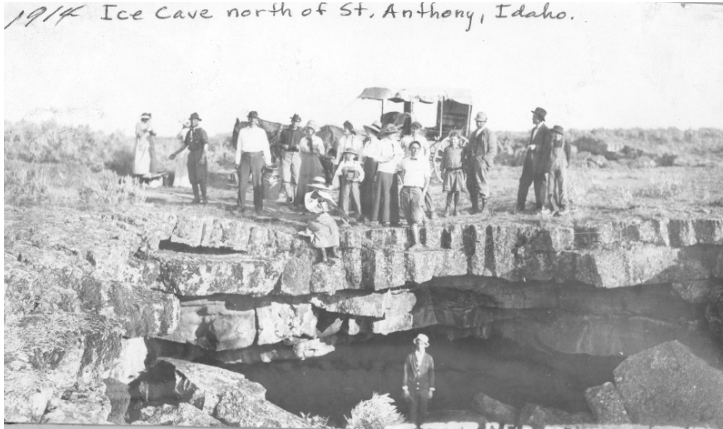

Unidentified People Gathered at the Ice Cave North of St. Anthony, Idaho

Description

Unidentified people gathered at the ice cave north of St. Anthony, Idaho. Two horses hitched to a wagon are in the background.

Date(s)

1914

Accession Number 2009-3394

3 x 5 inches Black & White

Related Collection [Watts, Lyle Papers](#)

Keywords Caves Horses

Rights Public Domain - This item is in the public domain and can be used freely without further permission.