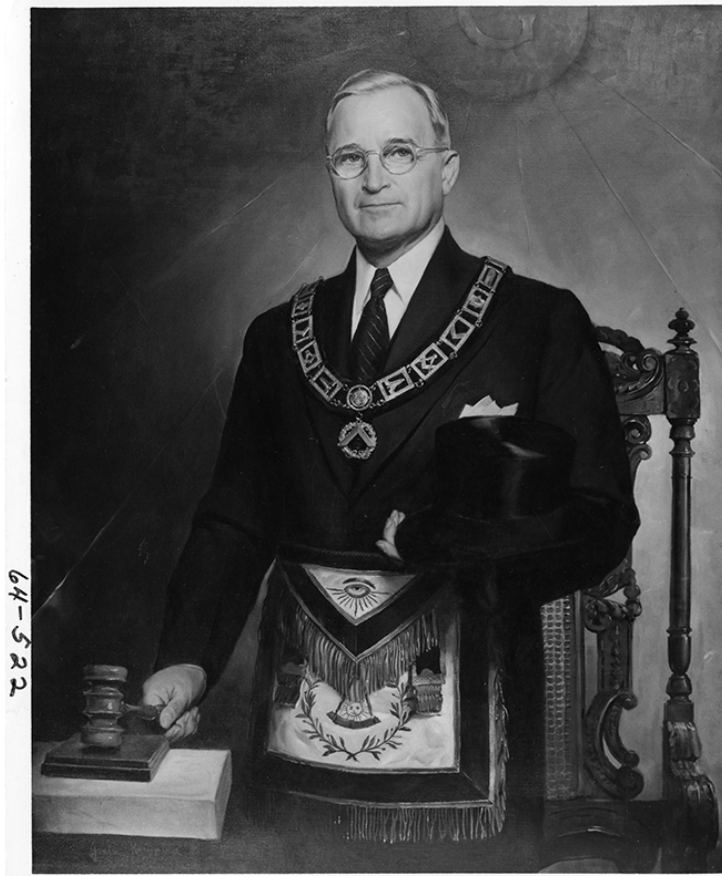

Portrait of President Truman as Grand Master

Description

This portrait of President Harry S. Truman painted by Greta Kempton depicts him as the Grand Master of the Masonic state Lodge of Missouri, in 1940.

Date(s)

1949

Accession Number 64-522

8x10 inches (21x26 cm) Black & White

Keywords Freemasonry Portraits

HST Keywords Truman - Masonic; Truman - Portraits - General File - Etching, Steelcut, Pen drawings

People Pictured Truman, Harry S., 1884-1972