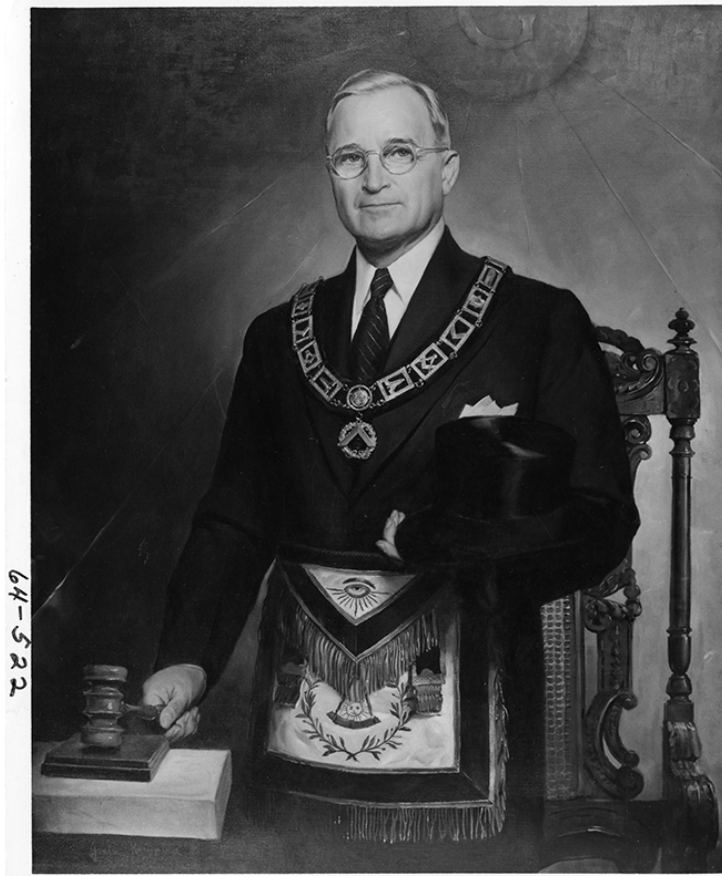

# Portrait of President Truman as Grand Master

## Description

This portrait of President Harry S. Truman painted by Greta Kempton depicts him as the Grand Master of the Masonic state Lodge of Missouri, in 1940.

## Date(s)

1949

**Accession Number** 64-522

8x10 inches (21x26 cm)    Black & White

**Keywords** Freemasonry    Portraits

**HST Keywords** Truman - Masonic; Truman - Portraits - General File - Etching, Steelcut, Pen drawings