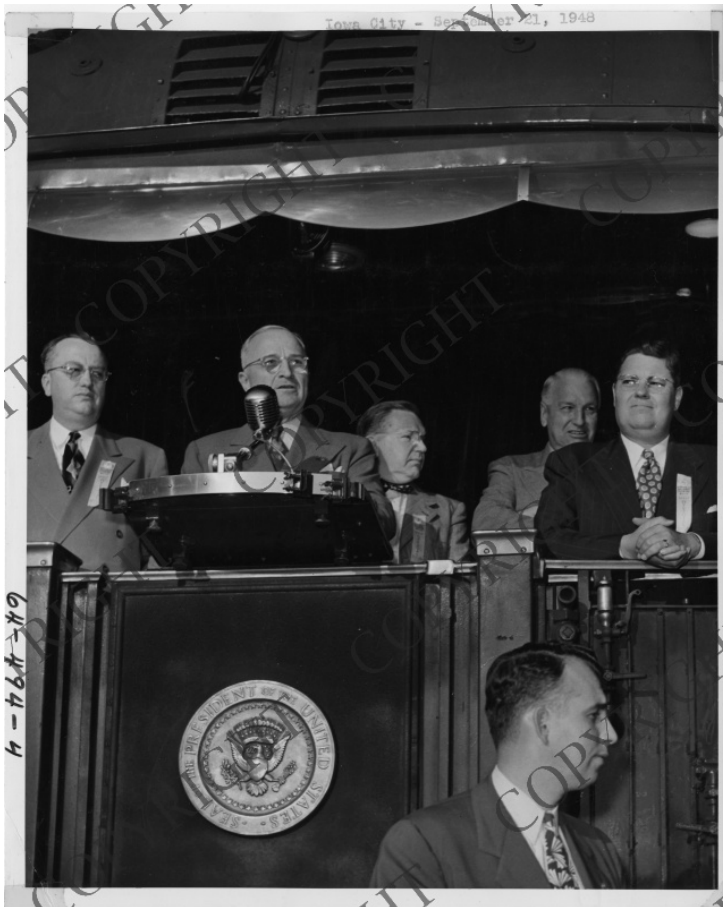

# President Harry S. Truman Campaigning from a Train in Iowa

## Description

Among several men, President Harry S. Truman (second from the left) speaks from the back of a campaign train in Iowa City, Iowa. Also on the train platform with President Truman is Guy Gillette, candidate for Senator (second from right). All others are unidentified. Taken from the campaign scrapbook of HST.

## Date(s)

September 18, 1948

**Accession Number** 64-494-04

8x10 inches (21x26 cm) Black & White

**Keywords** Political candidates Presidential campaign, 1948 Presidents Railroads Speeches, addresses, etc.