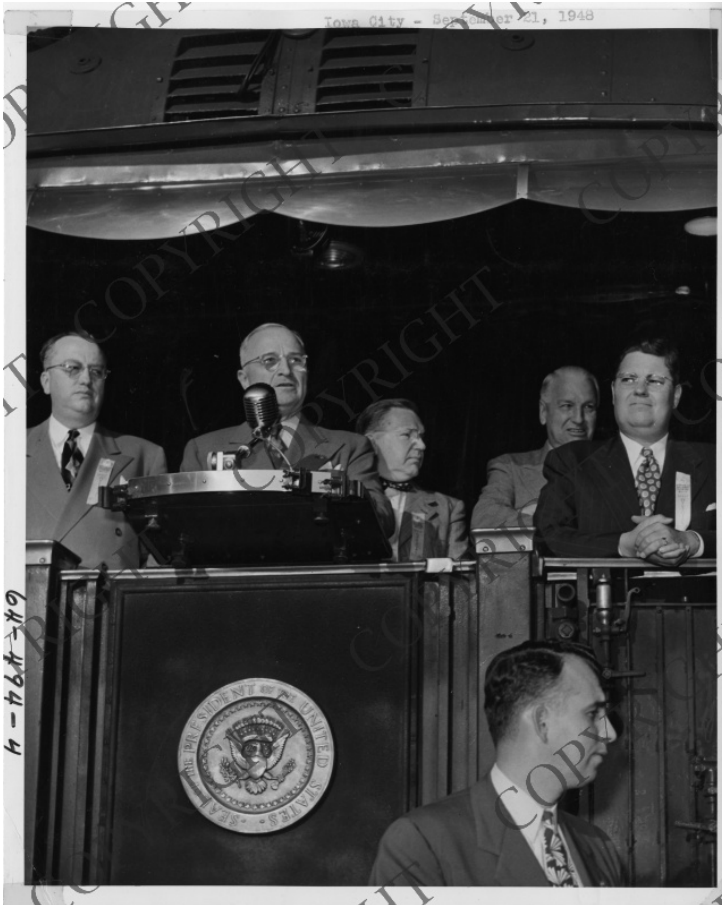

President Harry S. Truman Campaigning from a Train in Iowa

Description

Among several men, President Harry S. Truman (second from the left) speaks from the back of a campaign train in Iowa City, Iowa. Also on the train platform with President Truman is Guy Gillette, candidate for Senator (second from right). All others are unidentified. Taken from the campaign scrapbook of HST.

Date(s)

September 18, 1948

Accession Number 64-494-04

8x10 inches (21x26 cm) Black & White

Keywords Political candidates Presidential campaign, 1948 Presidents Railroads Speeches, addresses, etc.

HST Keywords Truman - Campaigns - Presidential - 1948 - Iowa

People Pictured Truman, Harry S., 1884-1972 Gillette, Guy Mark, 1879-1973

Rights Copyrighted - This item is copyrighted and cannot be published, reproduced, or otherwise used without the explicit permission of the copyright holder.