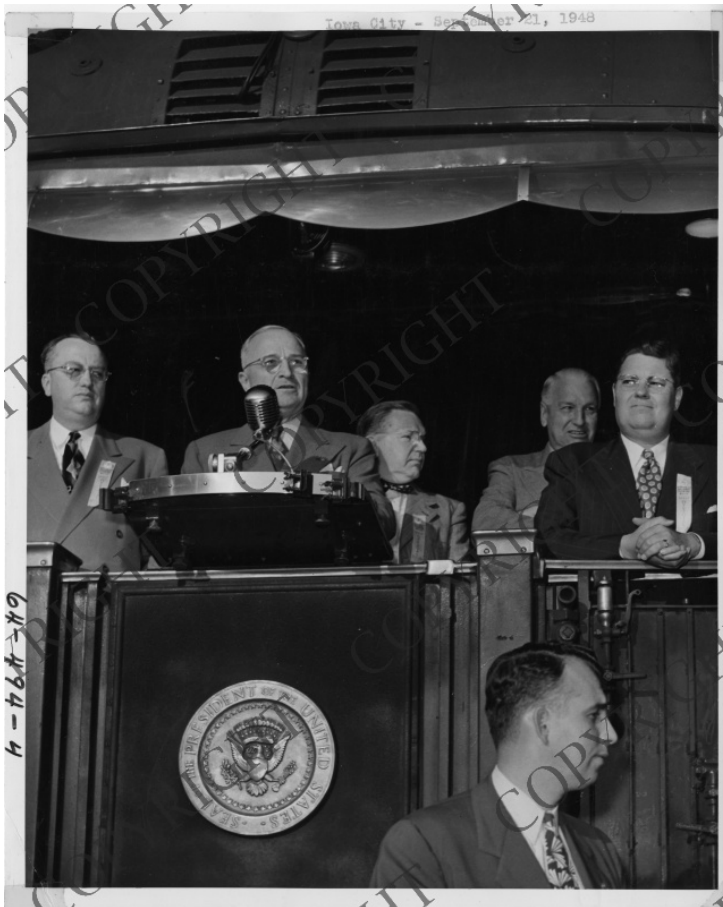

President Harry S. Truman Campaigning from a Train in Iowa

Description

Among several men, President Harry S. Truman (second from the left) speaks from the back of a campaign train in Iowa City, Iowa. Also on the train platform with President Truman is Guy Gillette, candidate for Senator (second from right). All others are unidentified. Taken from the campaign scrapbook of HST.

Date(s)

September 18, 1948

Accession Number 64-494-04

8x10 inches (21x26 cm) Black & White

Keywords Political candidates Presidential campaign, 1948 Presidents Railroads Speeches, addresses, etc.

HST Keywords Truman - Campaigns - Presidential - 1948 - Iowa

People Pictured Truman, Harry S., 1884-1972 Gillette, Guy Mark, 1879-1973

Rights Copyrighted - This item is copyrighted and cannot be published, reproduced, or otherwise used without the explicit permission of the copyright holder.