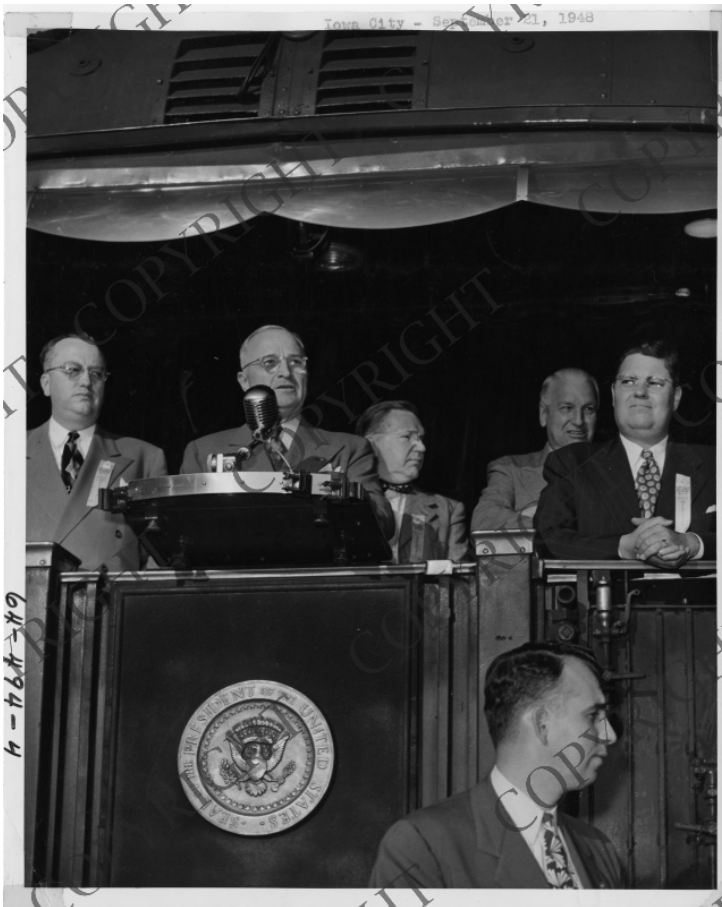

President Harry S. Truman Campaigning from a Train in Iowa

Description

Among several men, President Harry S. Truman (second from the left) speaks from the back of a campaign train in Iowa City, Iowa. Also on the train platform with President Truman is Guy Gillette, candidate for Senator (second from right). All others are unidentified. Taken from the campaign scrapbook of HST.

Date(s)

September 18, 1948

Accession Number

64-494-04

8x10 inches (21x26 cm) Black & White

Keywords Political candidates Presidential campaign, 1948 Presidents Railroads Speeches, addresses, etc.

HST Keywords Truman - Campaigns - Presidential - 1948 - Iowa

People Pictured Truman, Harry S., 1884-1972 Gillette, Guy Mark, 1879-1973

Rights Copyrighted - This item is copyrighted and cannot be published, reproduced, or otherwise used without the explicit permission of the copyright holder.