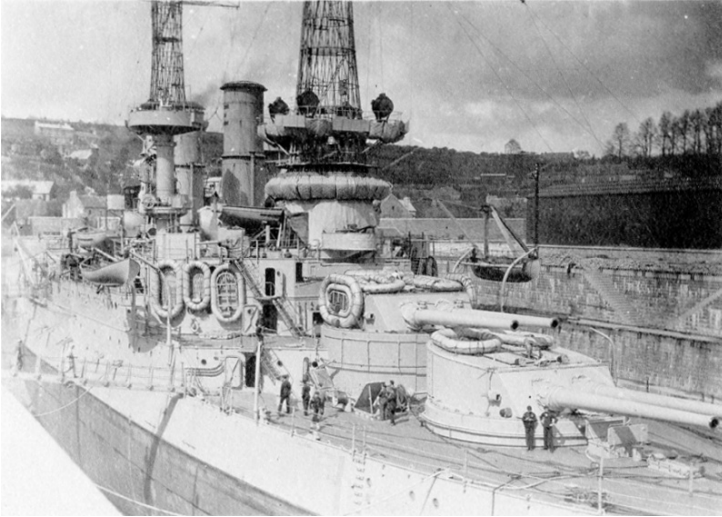

A Ship in Dry Dock at Brest, France During World War I

Description

This is a photograph of a ship in dry dock at Brest, France after the end of World War I. The photograph is part of a collection belonging to Harry S. Truman from the time he spent in France during World War I.

Date(s)

ca.

April 1918

Accession Number

2016-1017

2.9 x 2.0 inches Black & White

Related Collection [Daniel, Margaret Truman and E. Clifton Daniel Papers](#)

Keywords Ships World War, 1914-1918