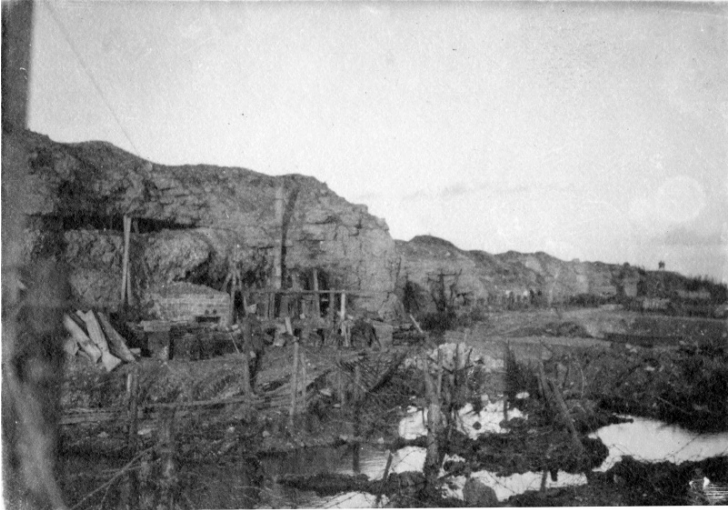

A Scene of World War I Destruction

Description

This is a photograph that appears to show destruction to the French countryside during World War I. The photograph is part of a collection belonging to Harry S. Truman from the time he spent in France during World War I.

Date(s)

ca.

1919

Accession Number

2016-1043

3.1 x 2.1 inches Black & White

Related Collection [Daniel, Margaret Truman and E. Clifton Daniel Papers](#)

Keywords World War, 1914-1918