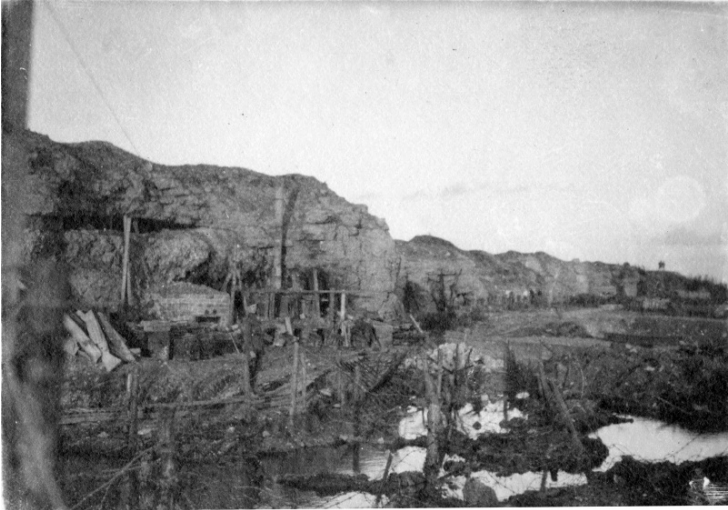

A Scene of World War I Destruction

Description

This is a photograph that appears to show destruction to the French countryside during World War I. The photograph is part of a collection belonging to Harry S. Truman from the time he spent in France during World War I.

Date(s)

ca.
1919

Accession Number 2016-1043

3.1 x 2.1 inches Black & White

Related Collection [Daniel, Margaret Truman and E. Clifton Daniel Papers](#)

Keywords World War, 1914-1918

Rights Public Domain - This item is in the public domain and can be used freely without further permission.