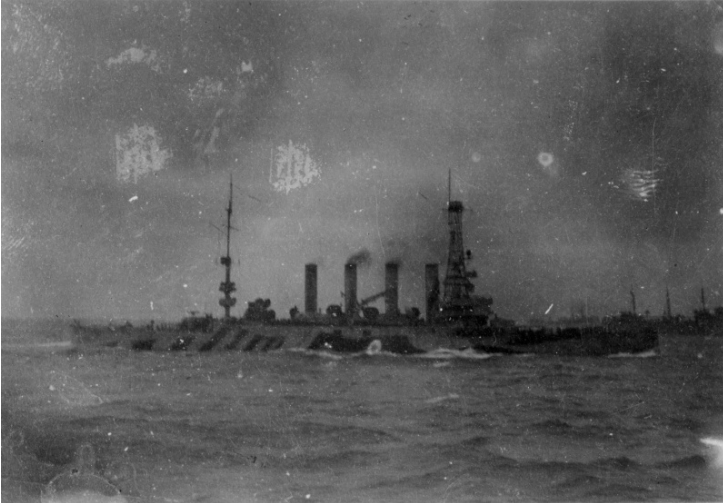

A World War I Ship Entering Brest, France's Harbor

Description

This is a photograph of a ship, probably near the harbor of Brest, France during World War I. The photograph is part of a collection belonging to Harry S. Truman from the time he spent in France during World War I.

Date(s)

April 1919

Accession Number

2016-1019

2.9 x 2.1 inches Black & White

Related Collection [Daniel, Margaret Truman and E. Clifton Daniel Papers](#)

Keywords World War, 1914-1918 Ships

Rights Public Domain - This item is in the public domain and can be used freely without further permission.