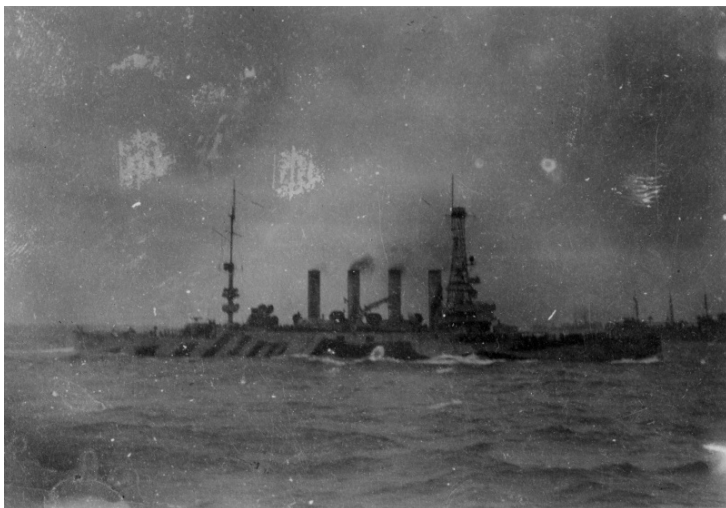

A World War I Ship Entering Brest, France's Harbor

Description

This is a photograph of a ship, probably near the harbor of Brest, France during World War I. The photograph is part of a collection belonging to Harry S. Truman from the time he spent in France during World War I.

Date(s)

April 1919

Accession Number

2016-1019

2.9 x 2.1 inches Black & White

Related Collection [Daniel, Margaret Truman and E. Clifton Daniel Papers](#)

Keywords World War, 1914-1918 Ships

Rights Public Domain - This item is in the public domain and can be used freely without further permission.