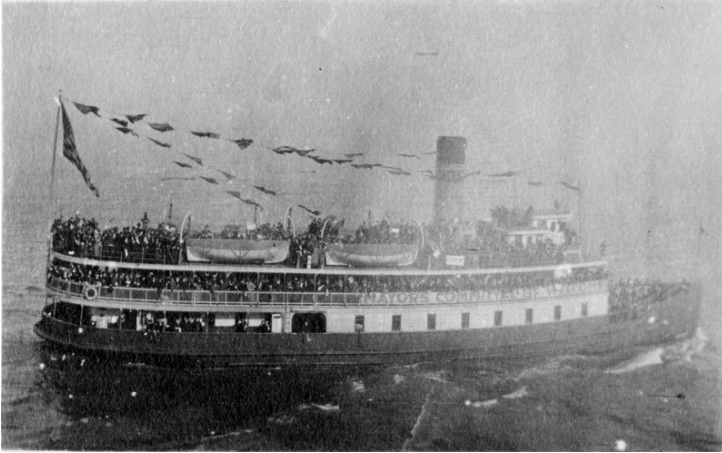

# A Ferry Boat in New York Harbor Transporting Returning Servicemen

## Description

This is a photograph of a ferry boat in New York Harbor transporting U. S. servicemen to shore. It is part of a collection belonging to Harry S. Truman from the time he spent in France during World War I.

## Date(s)

April 1919

**Accession Number** 2016-1024

2.4 x 1.6 inches    Black & White

**Related Collection** [Daniel, Margaret Truman and E. Clifton Daniel Papers](#)

**Keywords** World War, 1914-1918    Ships