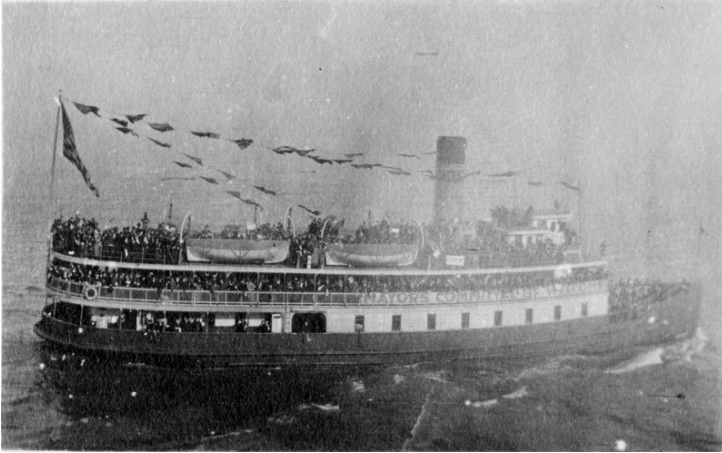

# A Ferry Boat in New York Harbor Transporting Returning Servicemen

## Description

This is a photograph of a ferry boat in New York Harbor transporting U. S. servicemen to shore. It is part of a collection belonging to Harry S. Truman from the time he spent in France during World War I.

Date(s)

April 1919

Accession Number

2016-1024

2.4 x 1.6 inches    Black & White

Related Collection [Daniel, Margaret Truman and E. Clifton Daniel Papers](#)

Keywords   World War, 1914-1918    Ships

Rights   Public Domain - This item is in the public domain and can be used freely without further permission.