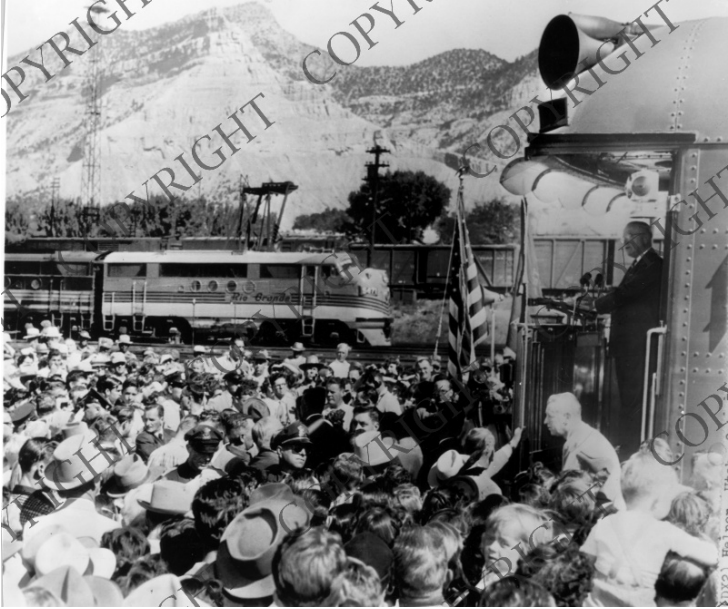

President Truman Speaking at Helper, Utah

Description

President Harry S. Truman is shown speaking from the train to a crowd at Helper, Utah. He is working his way back eastward after a vigorous campaign through the west for Illinois Governor Adlai Stevenson. He attacked Senators Joseph McCarthy of Wisconsin, William Jenner of Indiana, James P. Kem of Missouri, and Robert A. Taft of Ohio, as men who have taken over GOP Presidential nominee Dwight D. Eisenhower. He asked how the General could be elected "with the crew he has got around him" and it's "terrible record."

Date(s)

October 7, 1952

Accession Number 93-38-01

8x10 inches (21x26 cm) Black & White

Keywords Presidential campaign, 1952 Presidents Railroads

HST Keywords Trains - Truman - 1952; Truman - Addresses - Political Campaigns - Utah, Helper; Truman - Campaigns - 1952; Utah - Helper