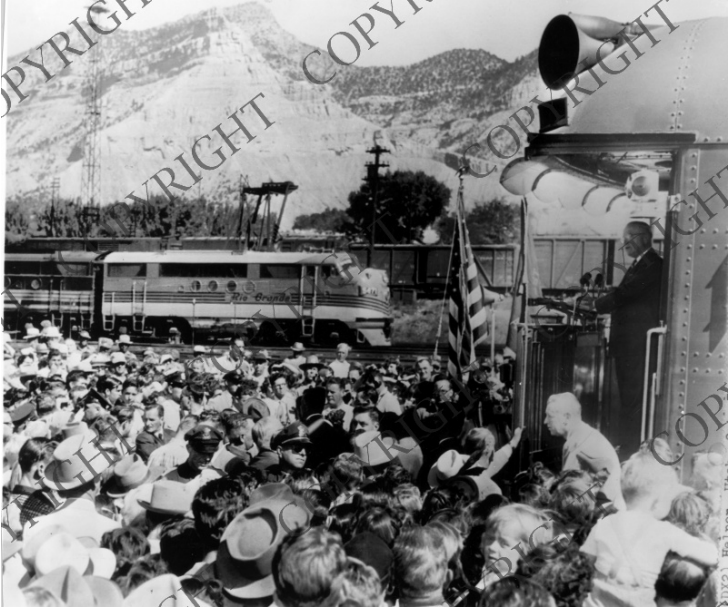

President Truman Speaking at Helper, Utah

Description

President Harry S. Truman is shown speaking from the train to a crowd at Helper, Utah. He is working his way back eastward after a vigorous campaign through the west for Illinois Governor Adlai Stevenson. He attacked Senators Joseph McCarthy of Wisconsin, William Jenner of Indiana, James P. Kem of Missouri, and Robert A. Taft of Ohio, as men who have taken over GOP Presidential nominee Dwight D. Eisenhower. He asked how the General could be elected "with the crew he has got around him" and it's "terrible record."

Date(s)

October 7, 1952

Accession Number

93-38-01

8x10 inches (21x26 cm) Black & White

Keywords Presidential campaign, 1952 Presidents Railroads

HST Keywords Trains - Truman - 1952; Truman - Addresses - Political Campaigns - Utah, Helper; Truman - Campaigns - 1952; Utah - Helper