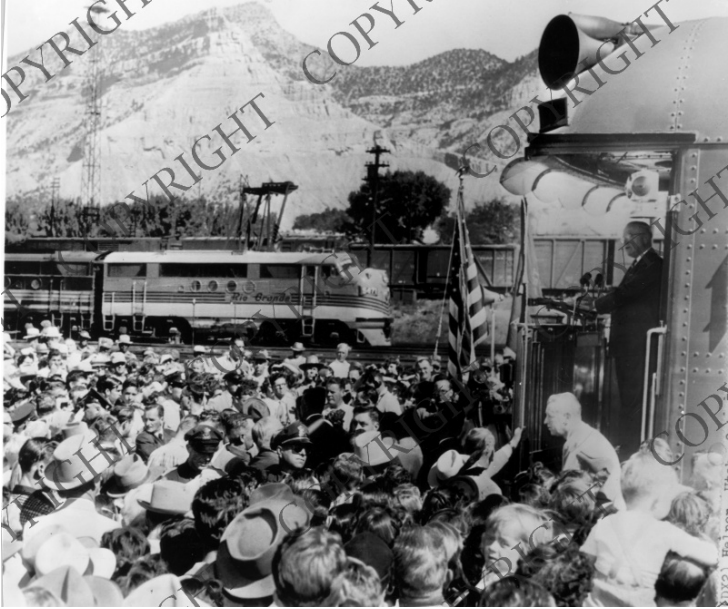

# President Truman Speaking at Helper, Utah

## Description

President Harry S. Truman is shown speaking from the train to a crowd at Helper, Utah. He is working his way back eastward after a vigorous campaign through the west for Illinois Governor Adlai Stevenson. He attacked Senators Joseph McCarthy of Wisconsin, William Jenner of Indiana, James P. Kem of Missouri, and Robert A. Taft of Ohio, as men who have taken over GOP Presidential nominee Dwight D. Eisenhower. He asked how the General could be elected "with the crew he has got around him" and it's "terrible record."

## Date(s)

October 7, 1952

**Accession Number** 93-38-01

8x10 inches (21x26 cm)      Black & White

**Keywords** Presidential campaign, 1952      Presidents      Railroads

**HST Keywords** Trains - Truman - 1952; Truman - Addresses - Political Campaigns - Utah, Helper; Truman - Campaigns - 1952; Utah - Helper