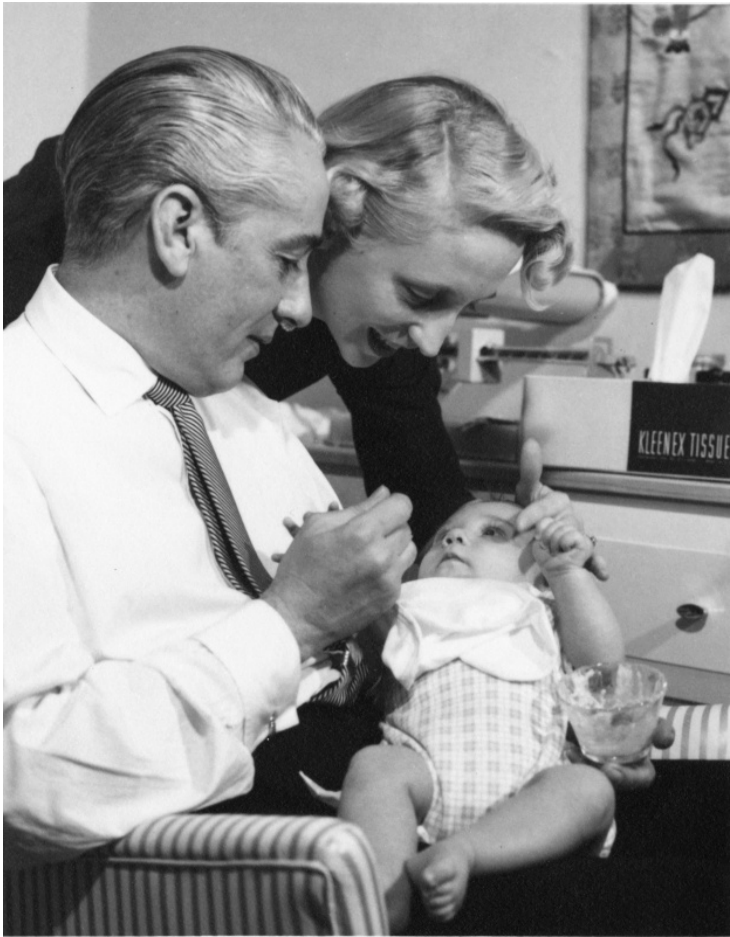

Margaret Truman Daniel and E. Clifton Daniel With Their Son

Description

Margaret Truman Daniel (standing) and her husband, E. Clifton Daniel (sitting) pose for a photograph with their infant son, Clifton Truman Daniel. They are feeding him some solid food from a small bowl. Photograph is part of a series of photographs taken with Clifton Truman Daniel and his parents.

Date(s)
ca.
September 1957

Accession Number
2016-08

3.45 x4.47 inches Black & White

Related Collection [Daniel, Margaret Truman and E. Clifton Daniel Papers](#)

Keywords Infants Children of presidents Grandchildren of presidents

People Pictured Daniel, Clifton (Elbert Clifton), 1912-2000 Daniel, Clifton Truman, 1957- Truman, Margaret (Mary Margaret), 1924-2008

Rights The Library is unaware of any copyright claims to this item; use at your own risk.