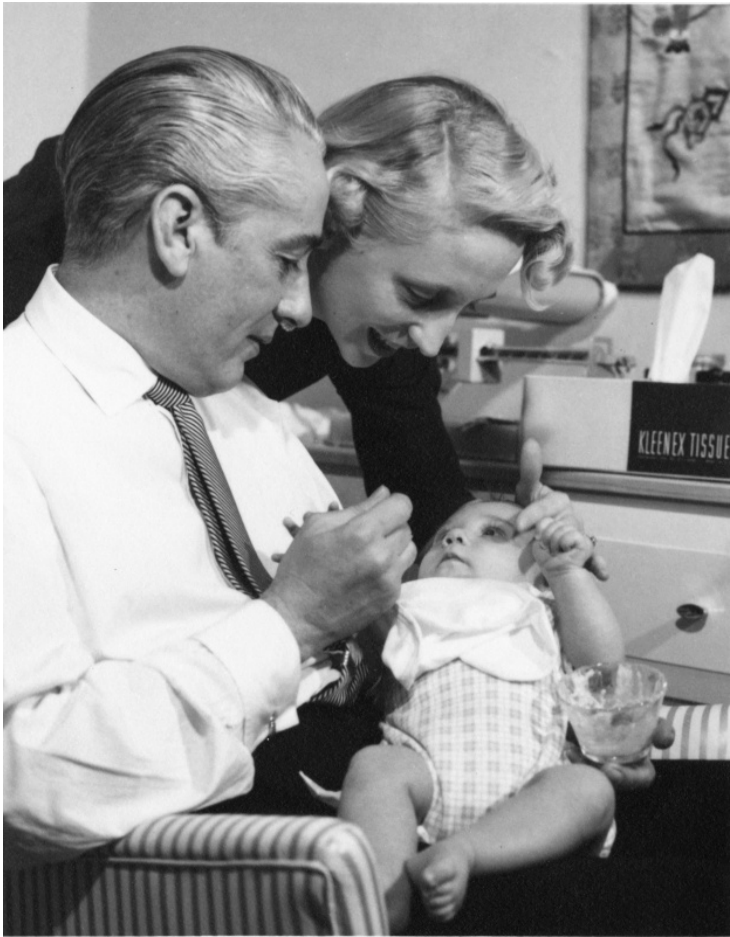

# Margaret Truman Daniel and E. Clifton Daniel With Their Son

## Description

Margaret Truman Daniel (standing) and her husband, E. Clifton Daniel (sitting) pose for a photograph with their infant son, Clifton Truman Daniel. They are feeding him some solid food from a small bowl. Photograph is part of a series of photographs taken with Clifton Truman Daniel and his parents.

## Date(s)

ca.  
September 1957

Accession Number 2016-08

3.45 x4.47 inches    Black & White

**Related Collection** [Daniel, Margaret Truman and E. Clifton Daniel Papers](#)

**Keywords** Infants    Children of presidents    Grandchildren of presidents

**People Pictured** Daniel, Clifton (Elbert Clifton), 1912-2000    Daniel, Clifton Truman, 1957-2008    Truman, Margaret (Mary Margaret), 1924-

**Rights** The Library is unaware of any copyright claims to this item; use at your own risk.