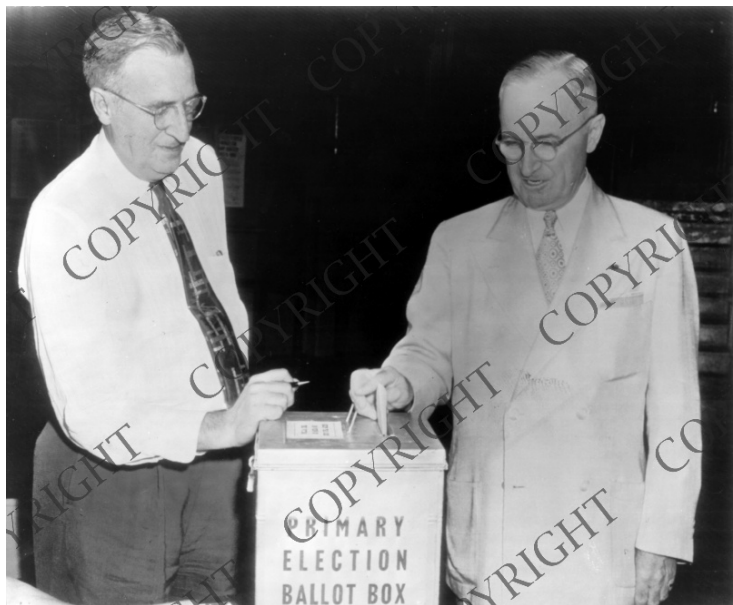

President Truman Votes in Independence Missouri

Description

President Harry S. Truman (right) drops his ballot in the box as he votes in the seventh precinct of the Blue Township today in the Missouri primary election. Watching as the Chief Executive votes is his brother-in-law, George P. Wallace, a Democratic judge at the polling place. Donor: Houston Post.