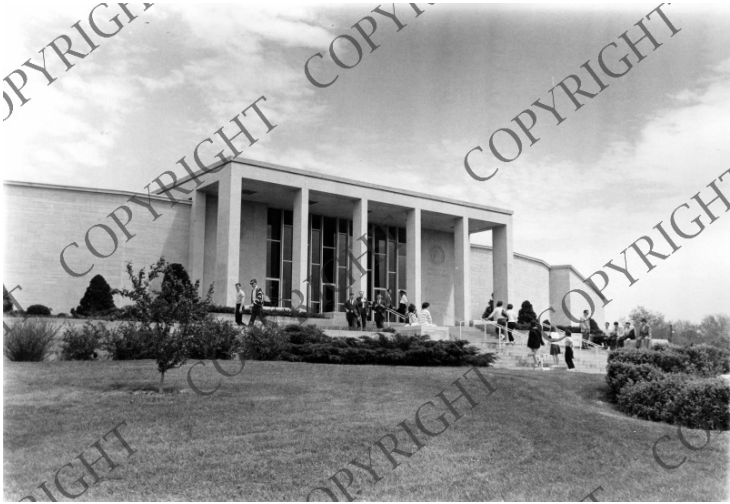

## Description

A photo showing the main entrance of the Harry S. Truman Library, with visitors going up the stairs.  
From: George S. Zimbel Collection.

## Date(s)

May 1964

**Accession Number** 95-491

8x10 inches (21x26 cm)    Black & White

**Keywords** Museums    Presidential libraries

**HST Keywords** Truman Library - Exterior - Main Lobby Entrance

**Rights** Copyrighted - This item is copyrighted and cannot be published, reproduced, or otherwise used without the explicit permission of the copyright holder.