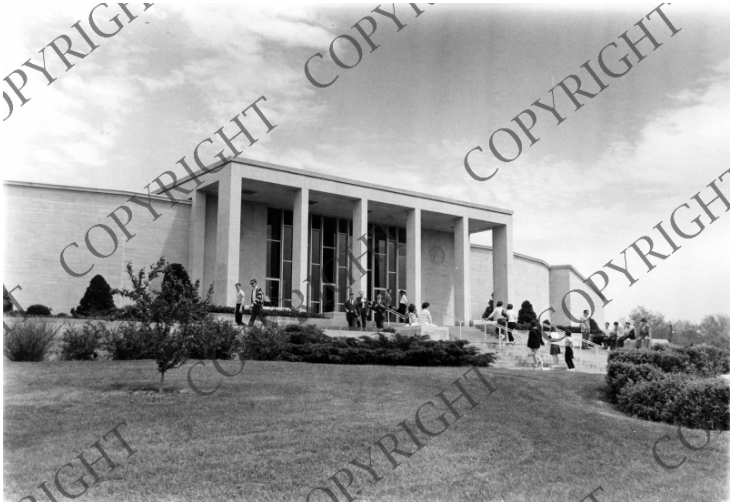

The Harry S. Truman Library

Description

A photo showing the main entrance of the Harry S. Truman Library, with visitors going up the stairs.
From: George S. Zimbel Collection.

Date(s)

May 1964

Accession Number 95-491

8x10 inches (21x26 cm) Black & White

Keywords Museums Presidential libraries

HST Keywords Truman Library - Exterior - Main Lobby Entrance

Rights Copyrighted - This item is copyrighted and cannot be published, reproduced, or otherwise used without the explicit permission of the copyright holder.