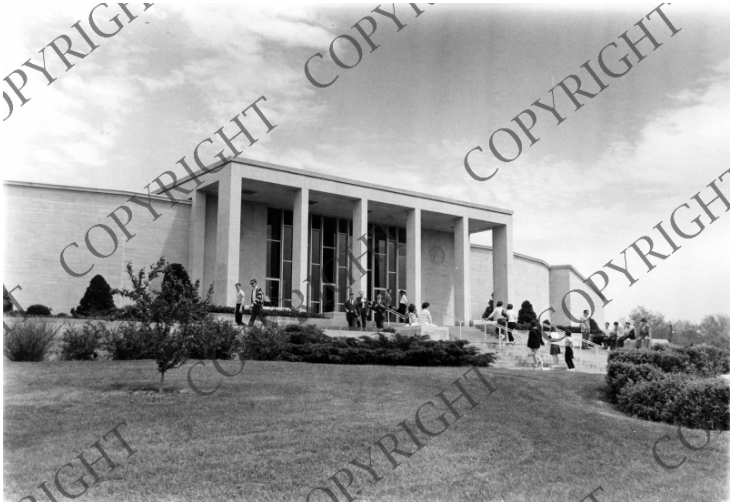

The Harry S. Truman Library

Description

A photo showing the main entrance of the Harry S. Truman Library, with visitors going up the stairs.

From: George S. Zimbel Collection.

Date(s)

May 1964

Accession Number

95-491

8x10 inches (21x26 cm) Black & White

Keywords Museums Presidential libraries

HST Keywords Truman Library - Exterior - Main Lobby Entrance

Rights Copyrighted - This item is copyrighted and cannot be published, reproduced, or otherwise used without the explicit permission of the copyright holder.