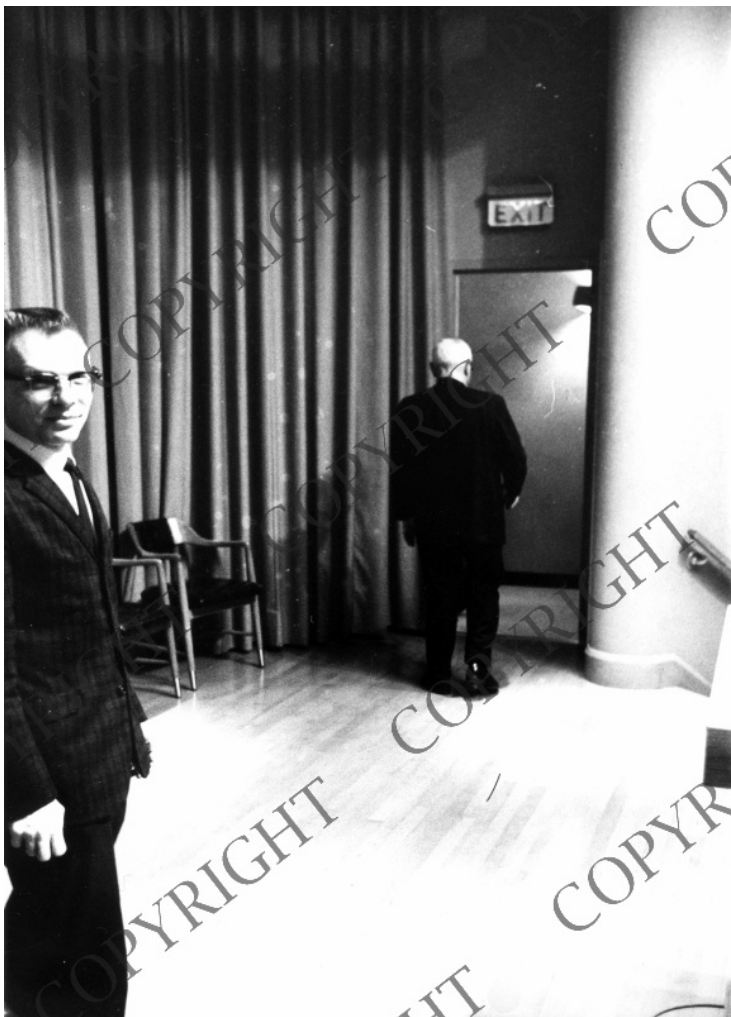

# Former President Truman Exits the Stage

## Description

Former President Harry S. Truman exits the stage at the Harry S. Truman Library auditorium with museum curator Milton Perry at left. The former President has addressed a group of students. From: George S. Zimbel Collection.