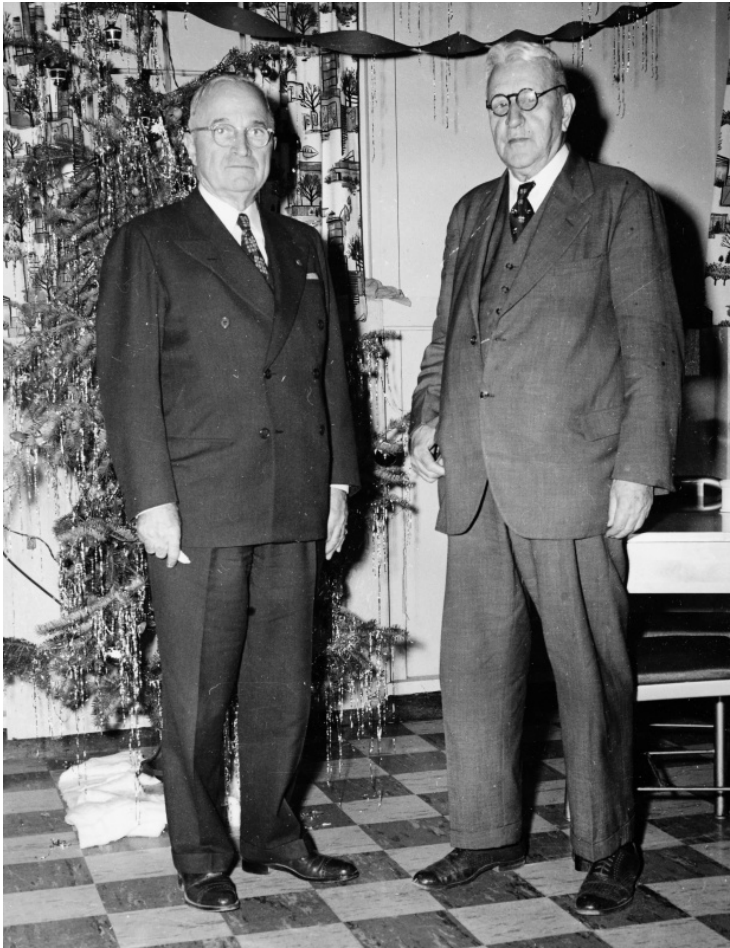

Former President Harry S. Truman at Sedalia Air Force Base

Description

Former President Harry S. Truman (left) stands next to an unidentified man at Sedalia Air Force Base (now Whiteman AFB) in Missouri. In the background is a Christmas tree.

Date(s)

December 20, 1953

Accession Number
2015-2908

8x10 inches (21x26 cm) Black & White

Related Collection [Landry, Robert B. Papers](#)

Keywords Ex-presidents Air bases

People Pictured Truman, Harry S., 1884-1972