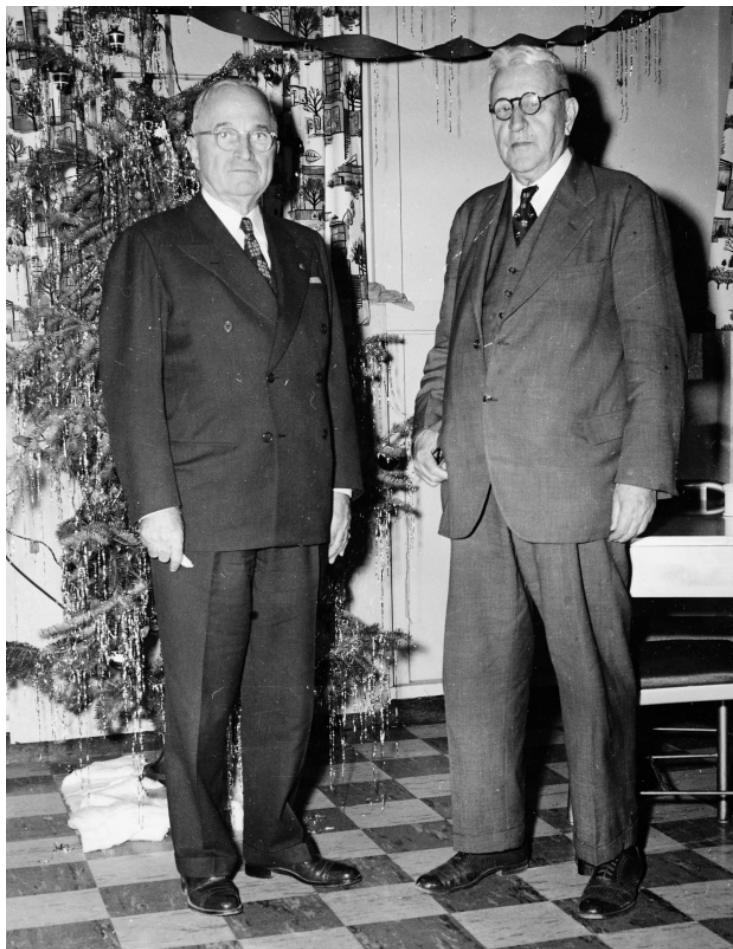

Former President Harry S. Truman at Sedalia Air Force Base

Description

Former President Harry S. Truman (left) stands next to an unidentified man at Sedalia Air Force Base (now Whiteman AFB) in Missouri. In the background is a Christmas tree.

Date(s)

December 20, 1953

Accession Number 2015-2908

8x10 inches (21x26 cm) Black & White

Related Collection [Landry, Robert B. Papers](#)

Keywords Ex-presidents Air bases

People Pictured Truman, Harry S., 1884-1972