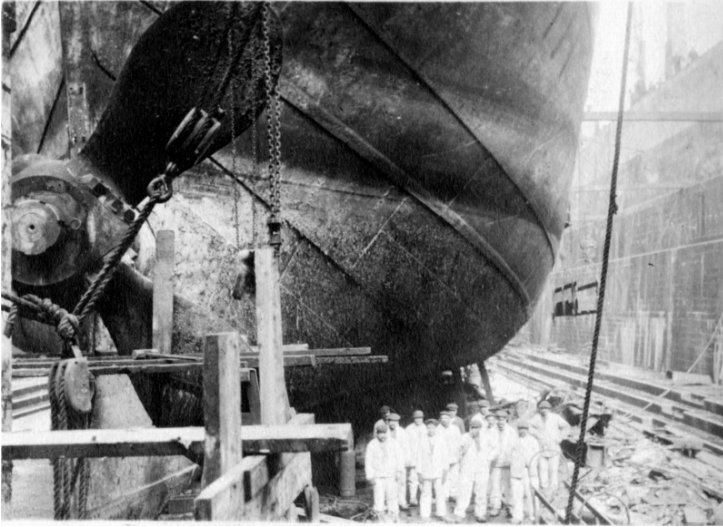

A Group of Workers Stand Below the Stern of a Damaged Ship

Description

A group of unidentified workers dressed in white stand in front of the damaged stern of a ship. Note part of the propeller to the left in the photograph. The ship is in drydock being repaired. Location is unknown.

Date(s)

ca.
April 1919

Accession Number 2016-950

2.9 x 2.1 inches Black & White

Related Collection [Daniel, Margaret Truman and E. Clifton Daniel Papers](#)

Keywords Ships World War, 1914-1918

Rights Public Domain - This item is in the public domain and can be used freely without further permission.