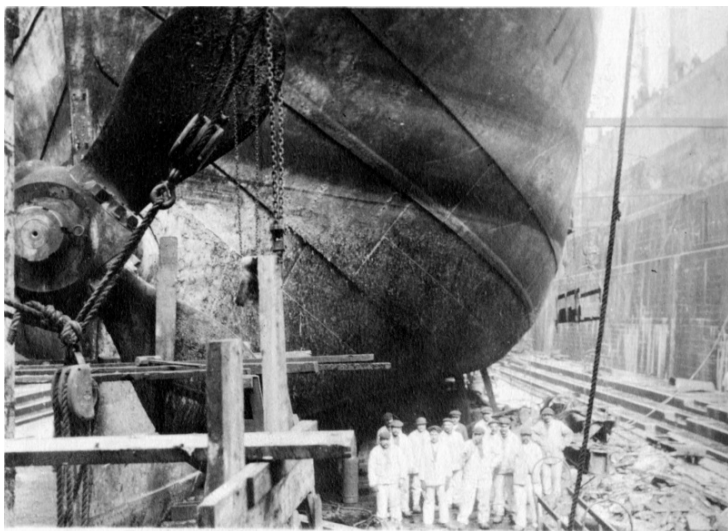

# A Group of Workers Stand Below the Stern of a Damaged Ship

## Description

A group of unidentified workers dressed in white stand in front of the damaged stern of a ship. Note part of the propeller to the left in the photograph. The ship is in drydock being repaired. Location is unknown.

Date(s)

ca.

April 1919

Accession Number

2016-950

2.9 x 2.1 inches    Black & White

Related Collection [Daniel, Margaret Truman and E. Clifton Daniel Papers](#)

Keywords    Ships    World War, 1914-1918