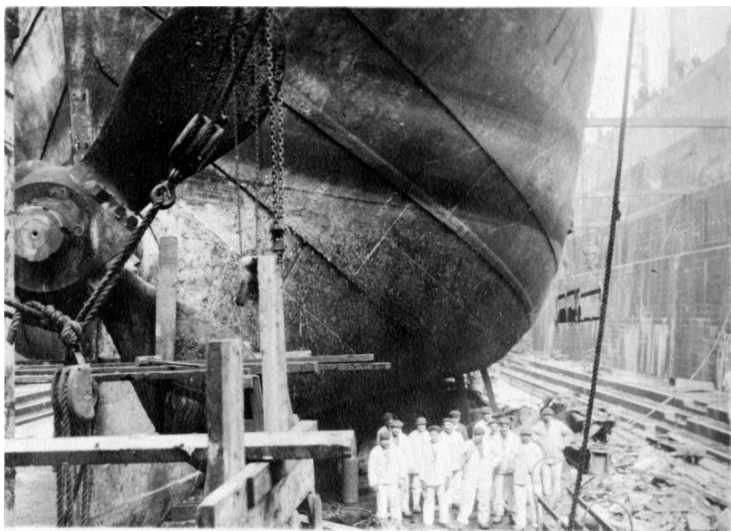

# A Group of Workers Stand Below the Stern of a Damaged Ship

## Description

A group of unidentified workers dressed in white stand in front of the damaged stern of a ship. Note part of the propeller to the left in the photograph. The ship is in drydock being repaired. Location is unknown.

## Date(s)

ca.

April 1919

**Accession Number** 2016-950

2.9 x 2.1 inches    Black & White

**Related Collection** [Daniel, Margaret Truman and E. Clifton Daniel Papers](#)

**Keywords** Ships    World War, 1914-1918