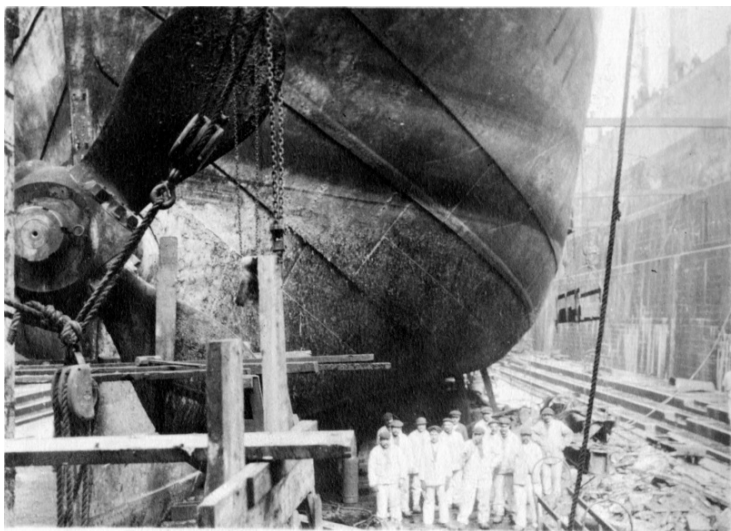

A Group of Workers Stand Below the Stern of a Damaged Ship

Description

A group of unidentified workers dressed in white stand in front of the damaged stern of a ship. Note part of the propeller to the left in the photograph. The ship is in drydock being repaired. Location is unknown.

Date(s)

ca.

April 1919

Accession Number 2016-950

2.9 x 2.1 inches Black & White

Related Collection [Daniel, Margaret Truman and E. Clifton Daniel Papers](#)

Keywords Ships World War, 1914-1918

Rights Public Domain - This item is in the public domain and can be used freely without further permission.