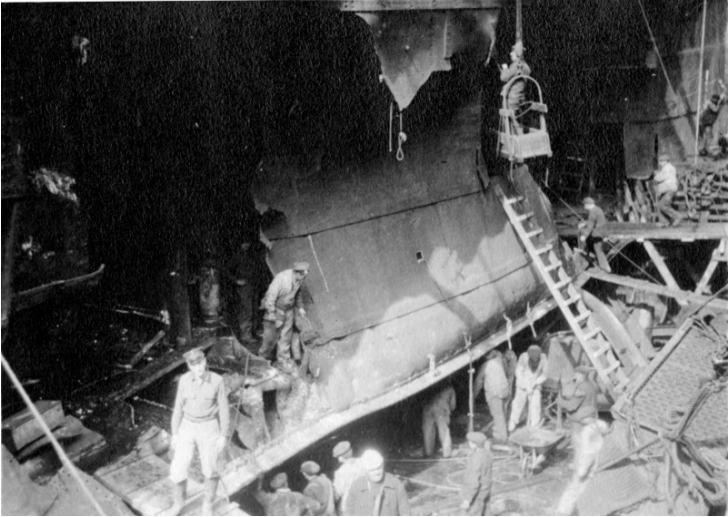

# A Torpedoed Cargo Boat at Brest, France

## Description

A torpedoed cargo boat is under repair. Note on back of photograph identifies the location as Brest, France. Many Allied soldiers moved through Brest during World War I. All people in this photograph are unidentified.

## Date(s)

ca.  
April 1919

**Accession Number** 2016-951

2.9 x 2.0 inches    Black & White

**Related Collection** [Daniel, Margaret Truman and E. Clifton Daniel Papers](#)

**Keywords** Ships    World War, 1914-1918