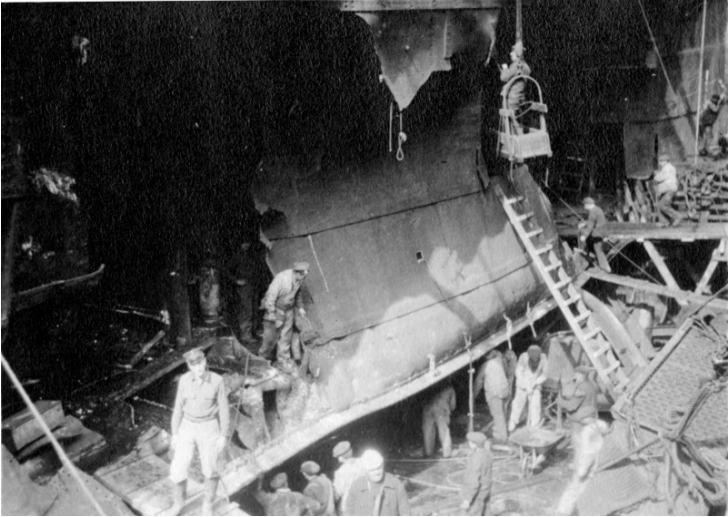

A Torpedoed Cargo Boat at Brest, France

Description

A torpedoed cargo boat is under repair. Note on back of photograph identifies the location as Brest, France. Many Allied soldiers moved through Brest during World War I. All people in this photograph are unidentified.

Date(s)

ca.

April 1919

Accession Number
2016-951

2.9 x 2.0 inches Black & White

Related Collection [Daniel, Margaret Truman and E. Clifton Daniel Papers](#)

Keywords Ships World War, 1914-1918

Rights Public Domain - This item is in the public domain and can be used freely without further permission.