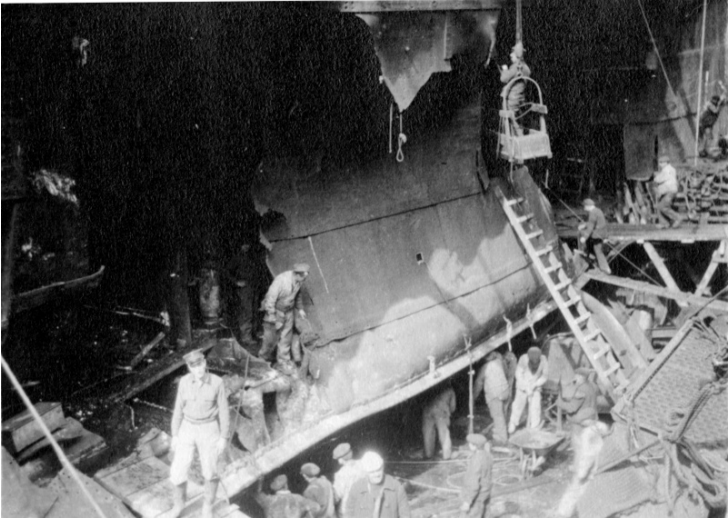

A Torpedoed Cargo Boat at Brest, France

Description

A torpedoed cargo boat is under repair. Note on back of photograph identifies the location as Brest, France. Many Allied soldiers moved through Brest during World War I. All people in this photograph are unidentified.

Date(s)

ca.

April 1919

Accession Number 2016-951

2.9 x 2.0 inches Black & White

Related Collection [Daniel, Margaret Truman and E. Clifton Daniel Papers](#)

Keywords Ships World War, 1914-1918

Rights Public Domain - This item is in the public domain and can be used freely without further permission.