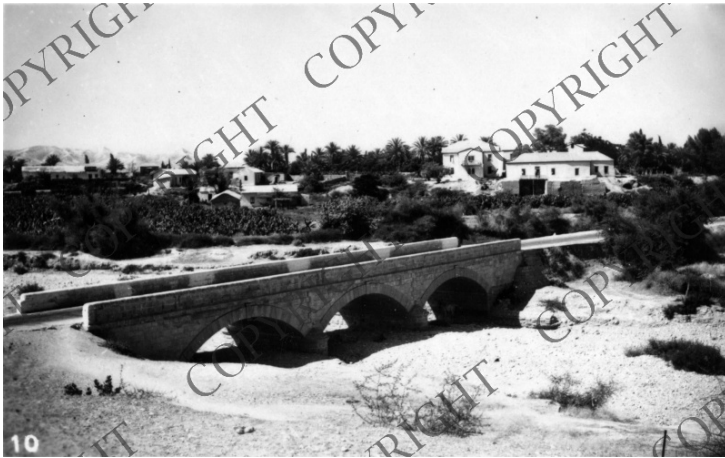

A View of Modern Jericho

Description

This is a commercial photograph of modern Jericho. E. Clifton Daniel, Jr. wrote on the back of the photograph: "This is modern Jericho. The ones [sic] whose walls fell down is nearby." Part of a group of photographs originally sent by E. Clifton Daniel, Jr. to his mother.

Date(s)

ca.

1950

Accession Number

2016-822

3.2 x 2.0 inches Black & White

Related Collection [Daniel, Margaret Truman and E. Clifton Daniel Papers](#)

Rights Copyrighted - This item is copyrighted and cannot be published, reproduced, or otherwise used without the explicit permission of the copyright holder.