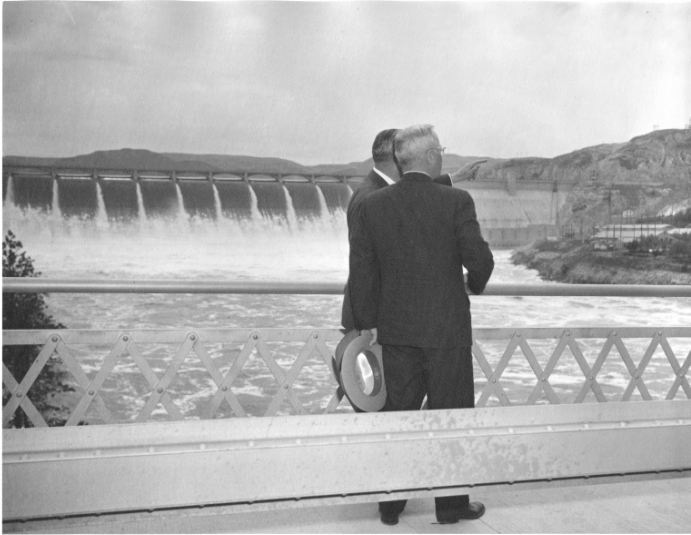

# President Harry S. Truman Visits Grand Coulee Dam

64-400

## Description

President Harry S. Truman (right) and Washington Governor Monrad Wallgren (left) stand on a bridge during his visit to the Grand Coulee Dam in Washington State on his Western trip.