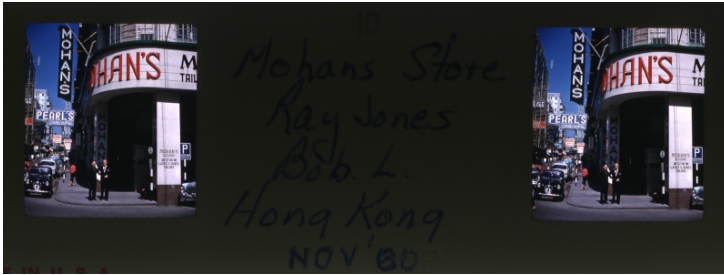

## Description

Stereo slide of Mohan's Store, a custom tailor shop located in Hong Kong. Ed Cleary and Ray Jones are standing under the Mohan sign. Cars can be seen on the street. Original caption: "Mohans Store Ed Cleary Ray Jones Hong Kong Nov '60."