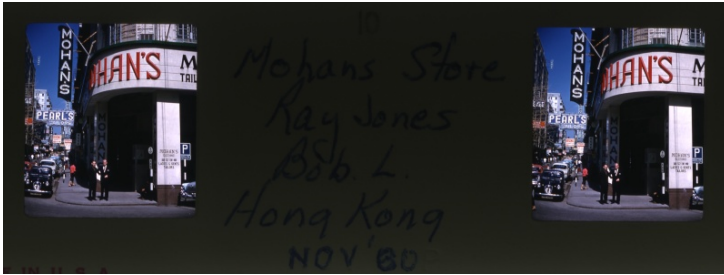

Mohan's Store in Hong Kong

Description

Stereo slide of Mohan's Store, a custom tailor shop located in Hong Kong. Ed Cleary and Ray Jones are standing under the Mohan sign. Cars can be seen on the street. Original caption: "Mohans Store Ed Cleary Ray Jones Hong Kong Nov '60."

Date(s)

November 1960

Accession Number 2015-2770

1.5 x 4 inches Color

Related Collection [Landry, Robert B. Papers](#)

Keywords Streets Automobiles

Rights The Library is unaware of any copyright claims to this item; use at your own risk.