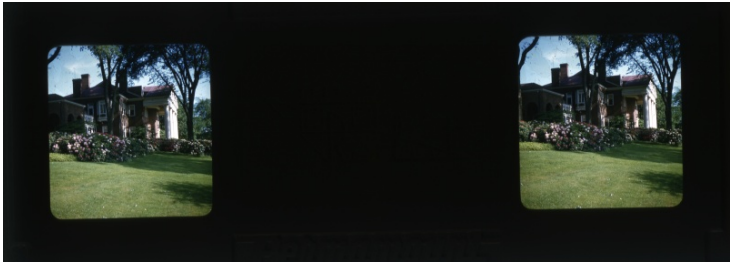

Exterior of Brick Home

Accession Number 2015-2683

4x1.6 inches Color

Related Collection [Landry, Robert B. Papers](#)

Keywords Dwellings

Rights The Library is unaware of any copyright claims to this item; use at your own risk.

Description

A stereo slide of a large home, location unknown. The residence has a brick exterior with white trim and white pillars. The view is taken from the front side. There is a green yard with flowering bushes.