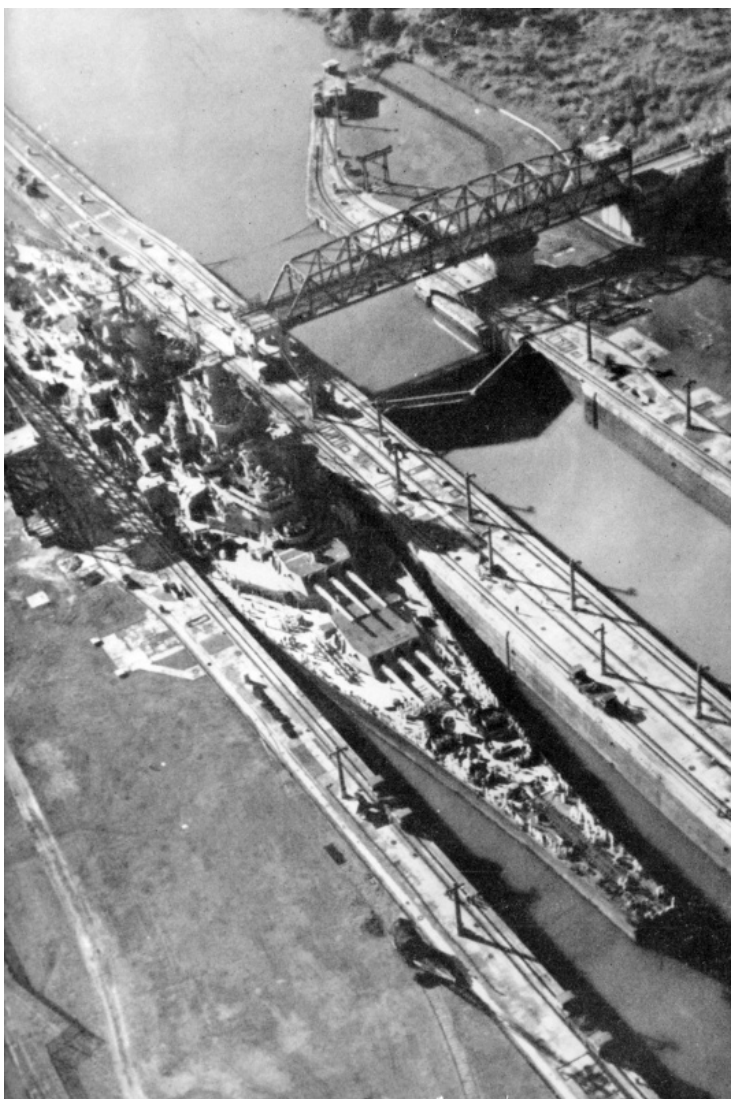

The U.S.S. Missouri in the Panama Canal

Description

Photo of the U.S.S. Missouri in the Panama Canal. The World War II Treaty was signed on the ship.

Date(s)

1945

Accession Number

59-225-02

8x10 inches (21x26 cm) Black & White