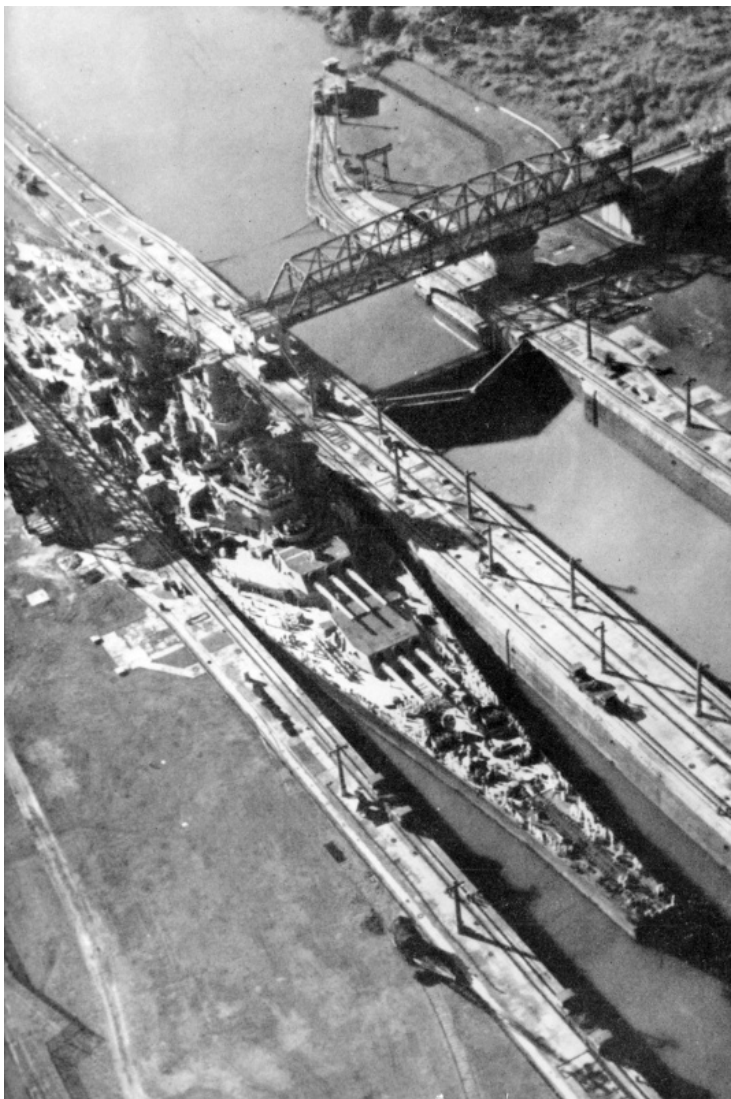

The U.S.S. Missouri in the Panama Canal

Description

Photo of the U.S.S. Missouri in the Panama Canal. The World War II Treaty was signed on the ship.

Date(s)

1945

Accession Number

59-225-02

8x10 inches (21x26 cm) Black & White