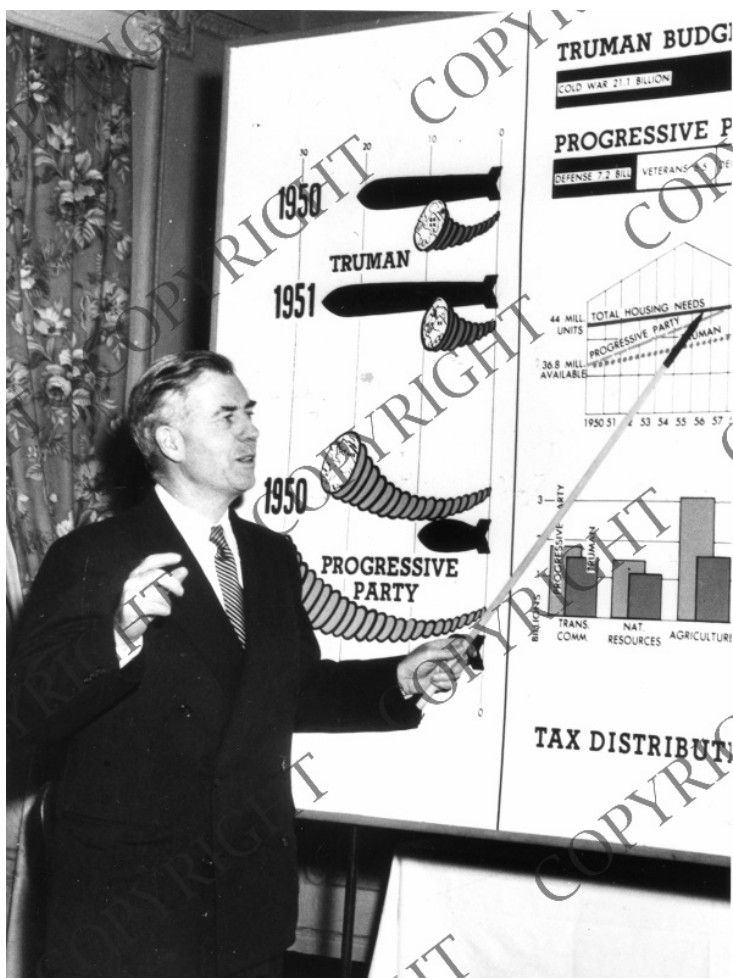

Henry Wallace Explains his Economic Proposal

Description

Presidential candidate (former Vice President) Henry Wallace explains his economic policies. From: Photos used in the 1984 Truman Centennial Exhibit. National Archives Photo Number: 306-NT-361.

Date(s)
1948

Accession Number
2013-3720

8x10 inches (21x26 cm) Black & White

Keywords Economic policy Presidential campaign, 1948 Presidential candidates

People Pictured Wallace, Henry A. (Henry Agard), 1888-1965