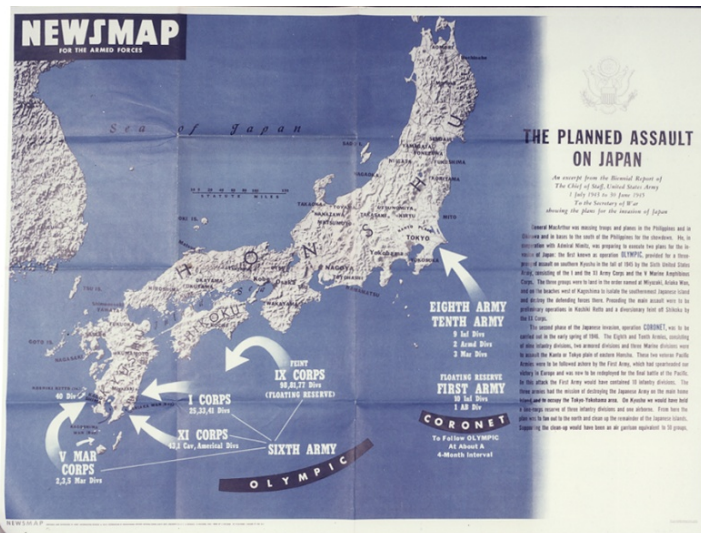

Newsmap of the Planned Assault on Japan

Description

Newsmap of the planned assault on Japan. From: Photos used in the 1984 Truman Centennial Exhibit.

Date(s)

ca.

1945

Accession Number

2013-3653

8x10 inches (21x26 cm) Color

Keywords Maps World War, 1939-1945

Rights The Library is unaware of any copyright claims to this item; use at your own risk.

Note: If you use this image, rights assessment and attribution are your responsibility.