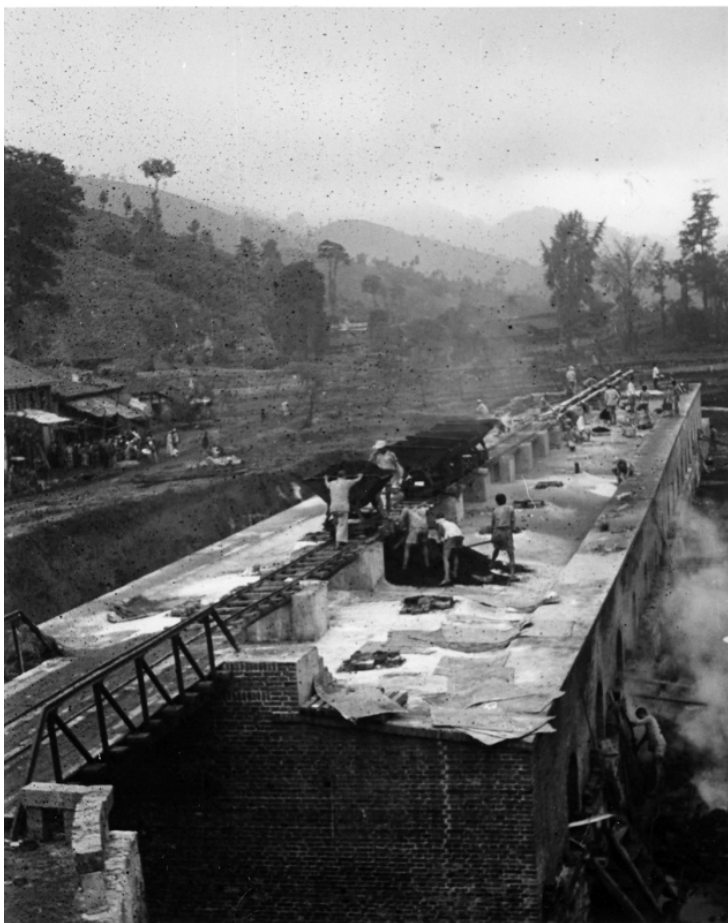

Workers Loading Coal at Tien Fu Coal Mine Near Chungking

Description

Workers loading coal at Tien Fu coal mine and coke plant near Chungking, China.

Date(s)

ca.

October 1945

Accession Number
2009-2892

4x5 inches (10x13 cm) Black & White