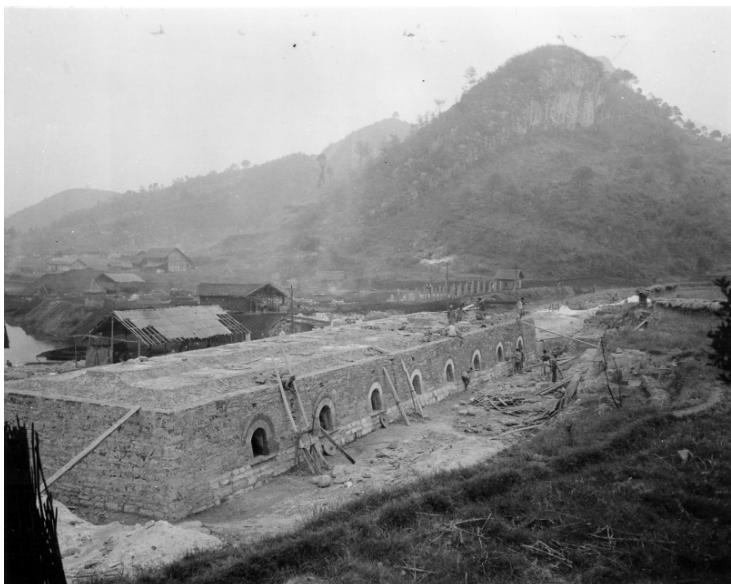

Battery of Beehive Coke Ovens of Tung Ling Coal Mine in China

Description

Battery of newly constructed beehive coke ovens of Tung Ling Coal Mine, Kikiang Valley, Szechwan Province, China.

Date(s)

ca.

November 1945

Accession Number

2009-2894

4x5 inches (10x13 cm) Black & White

Related Collection [Locke, Edwin A., Jr. Papers](#)

Keywords Mines and mineral resources Coal trade

Rights The Library is unaware of any copyright claims to this item; use at your own risk.