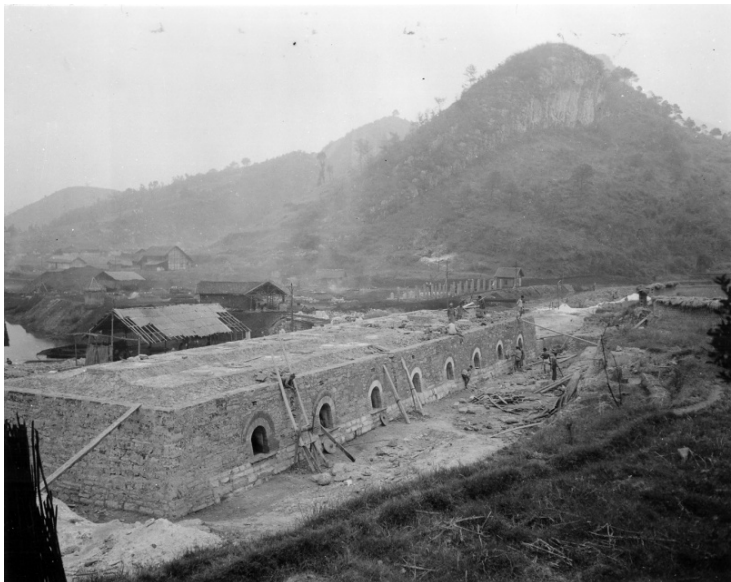

Battery of Beehive Coke Ovens of Tung Ling Coal Mine in China

Description

Battery of newly constructed beehive coke ovens of Tung Ling Coal Mine, Kikiang Valley, Szechwan Province, China.

Date(s)

ca.

November 1945

Accession Number
2009-2894

4x5 inches (10x13 cm) Black & White

Related Collection [Locke, Edwin A., Jr. Papers](#)

Keywords Mines and mineral resources Coal trade

Rights The Library is unaware of any copyright claims to this item; use at your own risk.