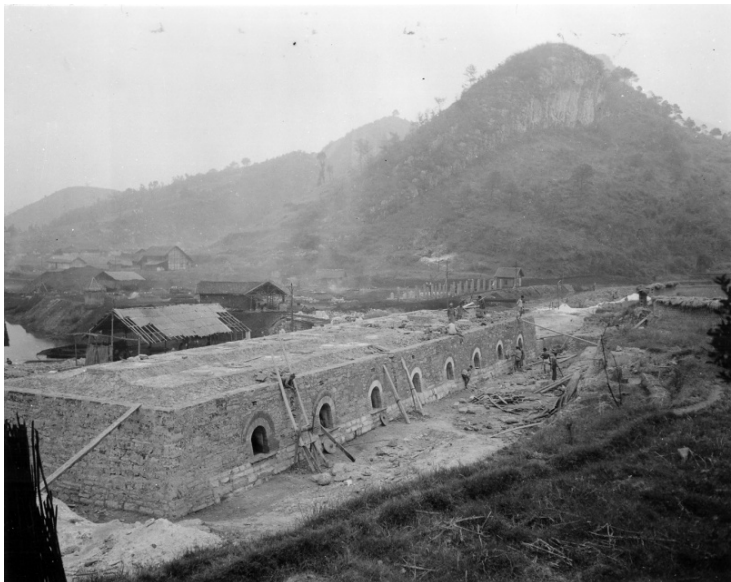

# Battery of Beehive Coke Ovens of Tung Ling Coal Mine in China

## Description

Battery of newly constructed beehive coke ovens of Tung Ling Coal Mine, Kikiang Valley, Szechwan Province, China.

## Date(s)

ca.

November 1945

**Accession Number** 2009-2894

4x5 inches (10x13 cm) Black & White

**Related Collection** [Locke, Edwin A., Jr. Papers](#)

**Keywords** Mines and mineral resources Coal trade

**Rights** The Library is unaware of any copyright claims to this item; use at your own risk.