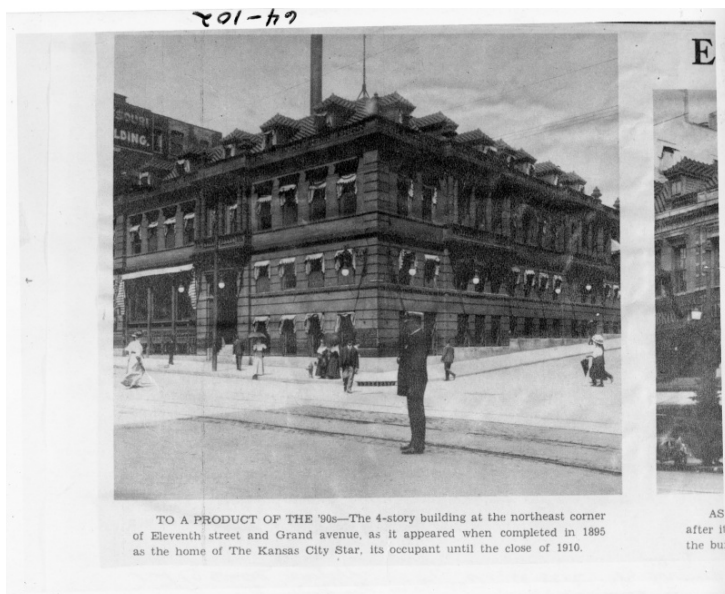

# Kansas City Star Building

## Description

The Kansas City Star building at the northeast corner of Eleventh Street and Grand Avenue in Kansas City, Missouri. All people are unidentified. From: George Fuller Green, Native Sons of Kansas City.

Date(s)

ca.

1915

Accession Number

64-102

8x10 inches (21x26 cm) Black & White

Keywords Buildings Newspapers

Rights The Library is unaware of any copyright claims to this item; use at your own risk.