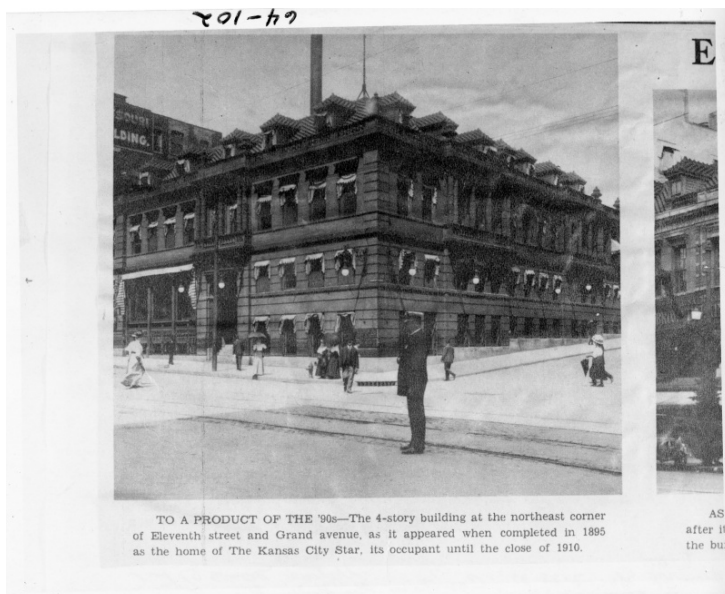

Kansas City Star Building

Description

The Kansas City Star building at the northeast corner of Eleventh Street and Grand Avenue in Kansas City, Missouri. All people are unidentified. From: George Fuller Green, Native Sons of Kansas City.

Date(s)

ca.

1915

Accession Number

64-102

8x10 inches (21x26 cm) Black & White

Keywords Buildings Newspapers

Rights The Library is unaware of any copyright claims to this item; use at your own risk.