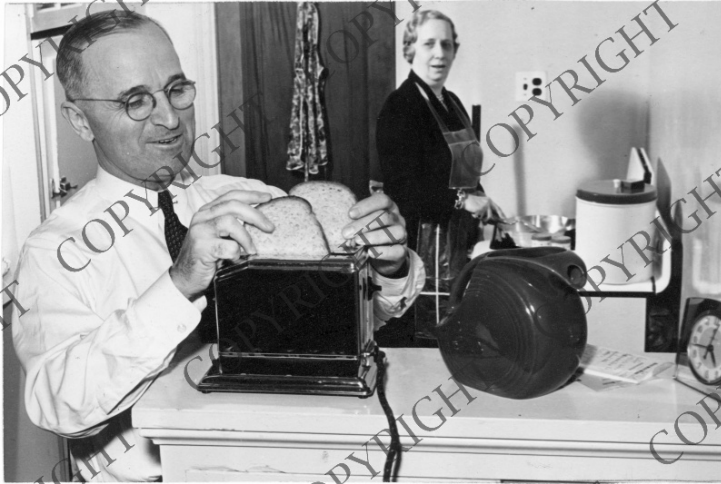

Senator Harry S. Truman and Bess Truman Cook in their Apartment

Description

Senator Harry S. Truman (left) is placing bread in a toaster, while Bess Truman (background, right) looks on. She is standing at the stove, appearing to stir something in a pan. A Fiesta-ware pitcher sits on the counter. They are in the kitchen of their apartment at 4701 Connecticut Avenue, NW in Washington, D.C. From the scrapbooks of Matt Connelly, Volume 1.

Date(s)

April 1942

Accession Number 64-10

6x9 inches Black & White

Keywords Breakfasts Dwellings Kitchens Legislators

HST Keywords Truman - Family - Wife; Truman - Homes - Other

People Pictured Truman, Bess Wallace, 1885-1982 Truman, Harry S., 1884-1972