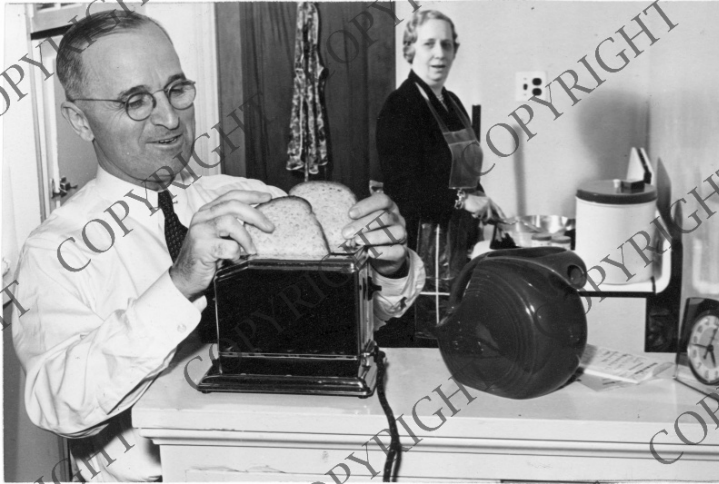

Senator Harry S. Truman and Bess Truman Cook in their Apartment

Description

Senator Harry S. Truman (left) is placing bread in a toaster, while Bess Truman (background, right) looks on. She is standing at the stove, appearing to stir something in a pan. A Fiesta-ware pitcher sits on the counter. They are in the kitchen of their apartment at 4701 Connecticut Avenue, NW in Washington, D.C. From the scrapbooks of Matt Connelly, Volume 1.

Date(s)

April 1942

Accession Number

64-10

6x9 inches Black & White

Keywords Breakfasts Dwellings Kitchens Legislators

HST Keywords Truman - Family - Wife; Truman - Homes - Other

People Pictured Truman, Bess Wallace, 1885-1982 Truman, Harry S., 1884-1972