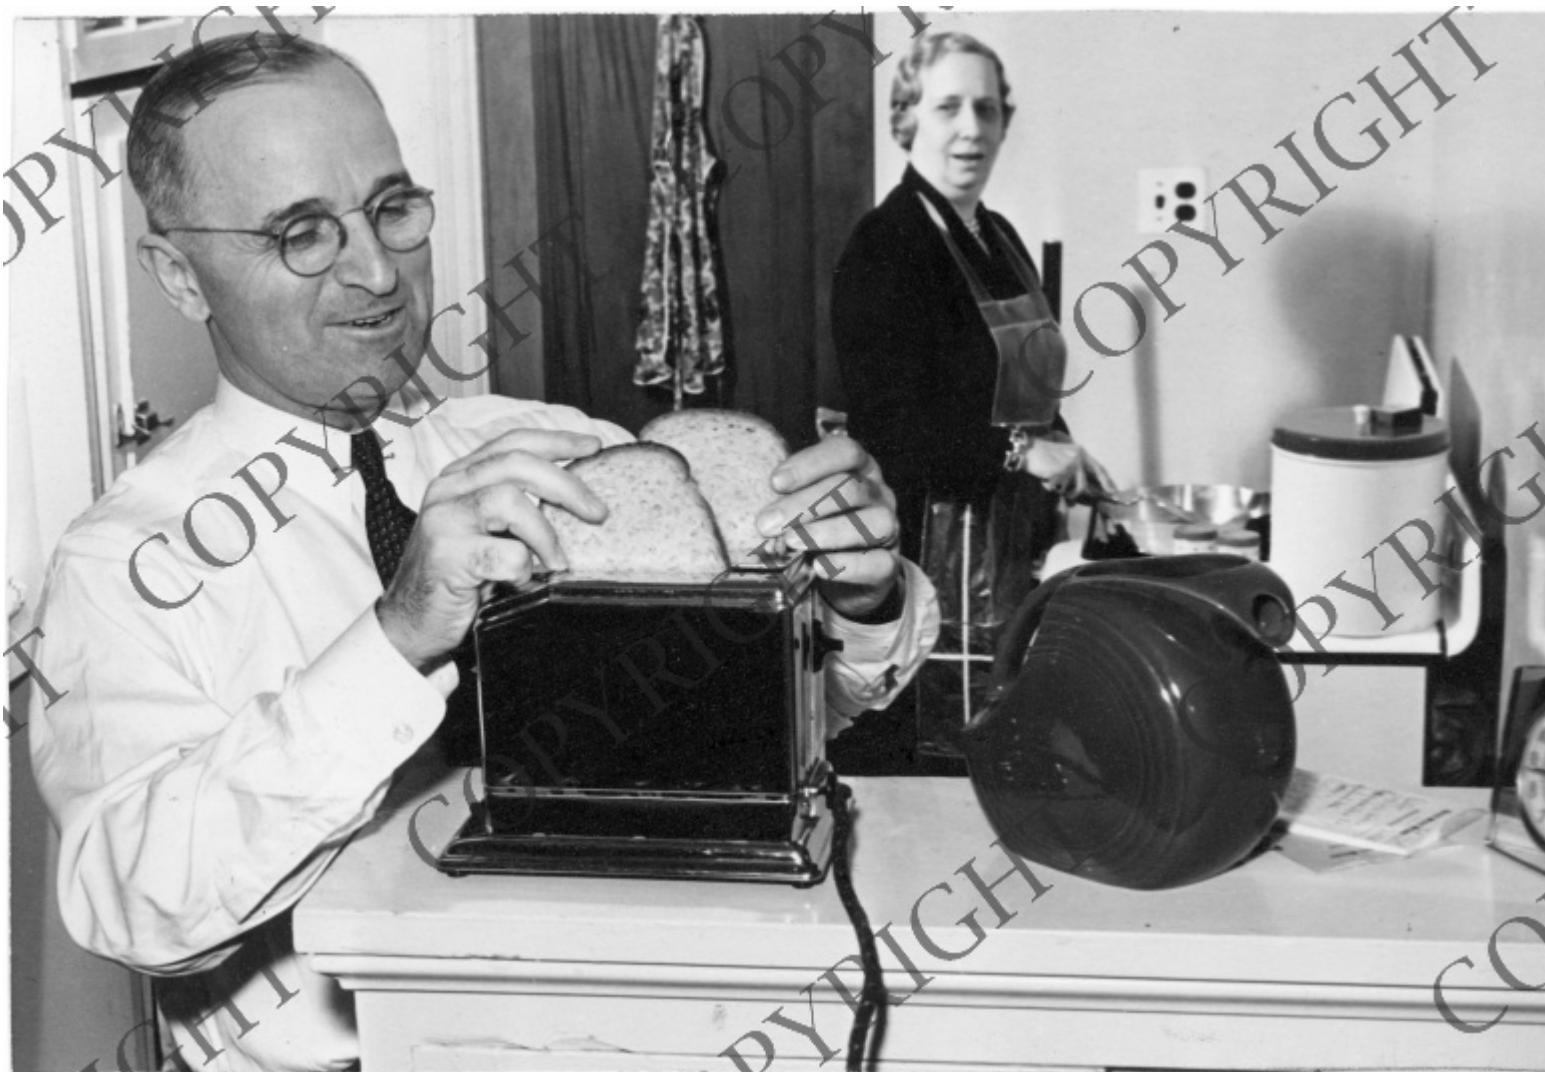

Senator Harry S. Truman and Bess Truman Cook in their Apartment

Accession Number

64-10

Description

Senator Harry S. Truman (left) is placing bread in a toaster, while Bess Truman (background, right) looks on. She is standing at the stove, appearing to stir something in a pan. A Fiesta-ware pitcher sits on the counter. They are in the kitchen of their apartment at 4701 Connecticut Avenue, NW in Washington, D.C. From the scrapbooks of Matt Connelly, Volume 1.