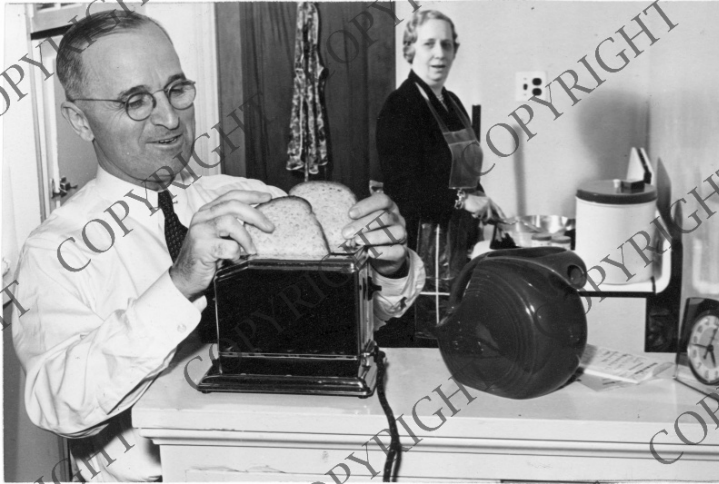

Senator Harry S. Truman and Bess Truman Cook in their Apartment

Description

Senator Harry S. Truman (left) is placing bread in a toaster, while Bess Truman (background, right) looks on. She is standing at the stove, appearing to stir something in a pan. A Fiesta-ware pitcher sits on the counter. They are in the kitchen of their apartment at 4701 Connecticut Avenue, NW in Washington, D.C. From the scrapbooks of Matt Connelly, Volume 1.

Date(s)

April 1942

Accession Number 64-10

6x9 inches Black & White

Keywords Breakfasts Dwellings Kitchens Legislators

HST Keywords Truman - Family - Wife; Truman - Homes - Other

People Pictured Truman, Bess Wallace, 1885-1982 Truman, Harry S., 1884-1972