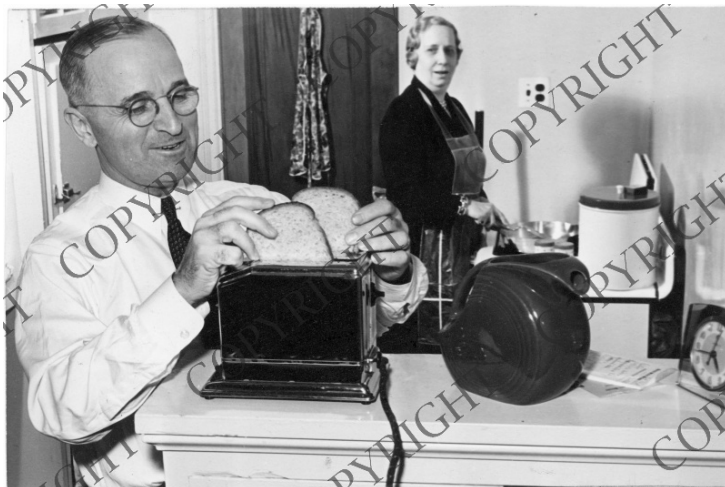

Senator Harry S. Truman and Bess Truman Cook in their Apartment

Description

Senator Harry S. Truman (left) is placing bread in a toaster, while Bess Truman (background, right) looks on. She is standing at the stove, appearing to stir something in a pan. A Fiesta-ware pitcher sits on the counter. They are in the kitchen of their apartment at 4701 Connecticut Avenue, NW in Washington, D.C. From the scrapbooks of Matt Connelly, Volume 1.

Date(s)
April 1942

Accession Number
64-10

6x9 inches Black & White

Keywords Breakfasts Dwellings Kitchens Legislators

HST Keywords Truman - Family - Wife; Truman - Homes - Other

People Pictured Truman, Bess Wallace, 1885-1982 Truman, Harry S., 1884-1972