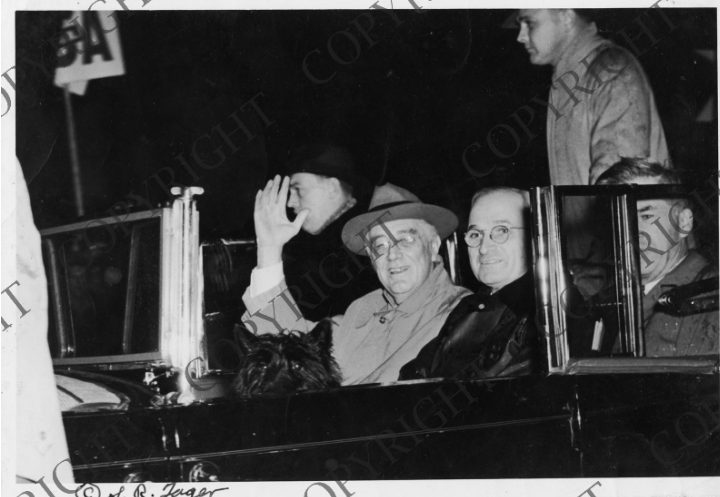

President Franklin D. Roosevelt, Vice President-Elect Harry S. Truman, and Vice President Henry Wallace

Description

President Franklin D. Roosevelt (left with his hand raised) rides in a car with Vice President-Elect Harry S. Truman (center) and Vice President Henry A. Wallace (far right), upon President Roosevelt's return to Washington, D.C. President Roosevelt's dog, Fala, is also in the picture, with his head peeking out over the top of the door. All others in the photo are unidentified. From the scrapbooks of Matt Connelly, Volume 1.

Date(s)

November 10, 1944

Accession Number

64-06-02

5x7 inches (13x18 cm) Black & White

Keywords Automobiles Dogs Presidential campaign, 1944 Presidents Vice-Presidents

HST Keywords Truman - Vice President Elect; Roosevelt, Franklin - Truman with; Wallace, Henry - Truman with

People Pictured Roosevelt, Franklin D. (Franklin Delano), 1882-1945 Truman, Harry S., 1884-1972 Wallace, Henry A. (Henry Agard), 1888-1965

Rights Copyrighted - This item is copyrighted and cannot be published, reproduced, or otherwise used without the explicit permission of the copyright holder.