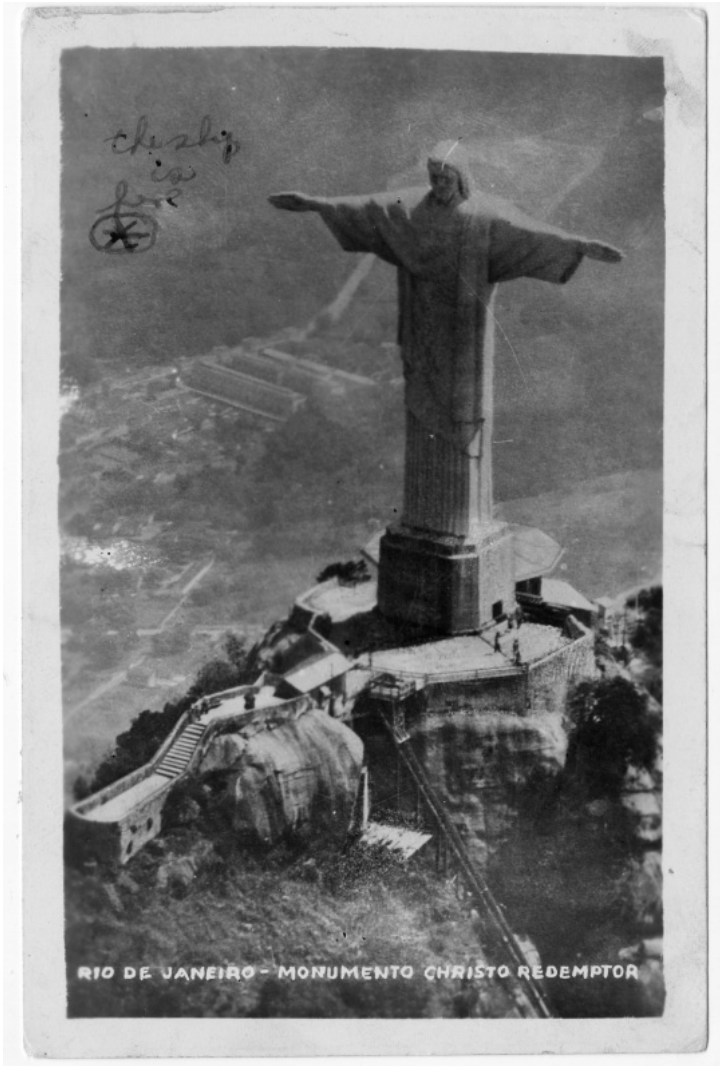

Postcard of Christ the Redeemer statue from Rio de Janeiro

Description

A postcard of the Christ the Redeemer statue in Rio de Janeiro sent from Eugene Van Vooren to his wife. The message on the back of the postcard reads "We're anchored in the shadows of this statue. Love, Gene". Mr. Van Vooren was in Brazil on board the USS Missouri as it traveled there to bring President Harry S. Truman back to the United States after his official visit to Brazil.

Date(s)

September 1947

Accession Number 2015-2126

3.5x5.5 inches Black & White

Keywords Sculpture Statues

Rights The Library is unaware of any copyright claims to this item; use at your own risk.

Note: If you use this image, rights assessment and attribution are your responsibility.