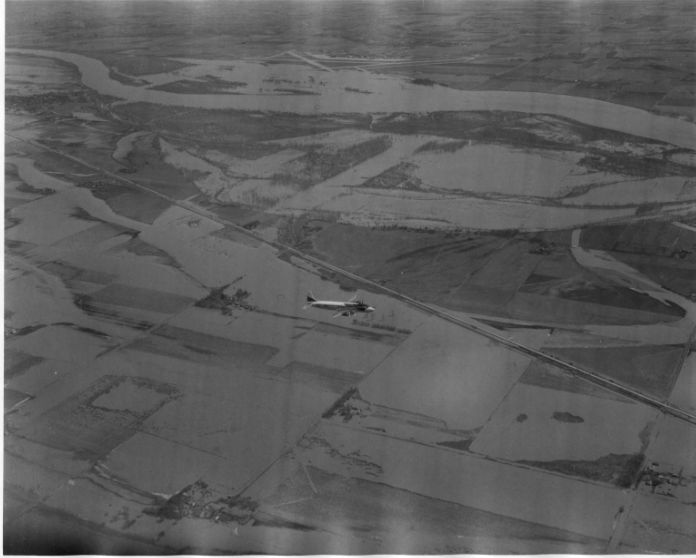

President Harry S. Truman's Plane Over Sioux City, Iowa

Description

President Harry S. Truman's plane, the Independence, flies over Sioux City, Iowa. President Truman is on board the plane, touring areas damaged by the flooding of the Missouri and Mississippi Rivers.

Date(s)

April 16, 1952

Accession Number
2015-2071

8x10 inches (21x26 cm) Black & White

Keywords Aerial photographs Floods Presidential aircraft Flood damage

Rights Public Domain - This item is in the public domain and can be used freely without further permission.