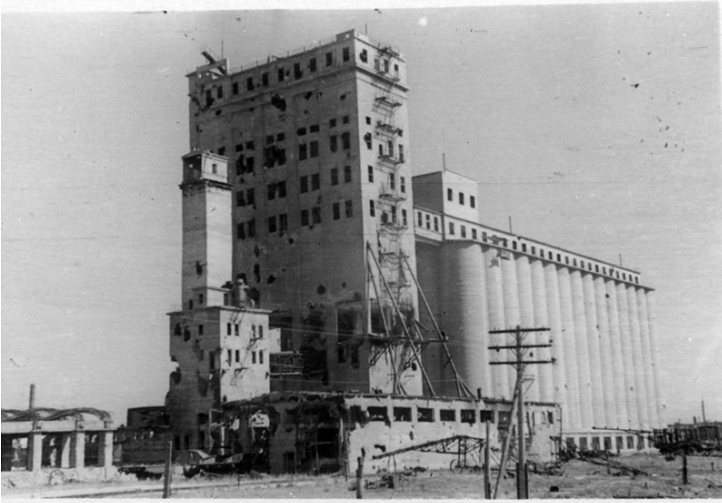

# Grain Elevator in Stalingrad

## Description

This grain elevator in Stalingrad has sustained some damage, but is still standing after German bombing. This snapshot was retrieved from German prisoners of war. This series includes photos 2009-2671 to 2009-2713 and 2009-2735, 2009-2736.

## Date(s)

ca.  
1942

Accession Number 2009-2701

3 x 2 inches      Black & White

Related Collection [Locke, Edwin A., Jr. Papers](#)

Keywords Buildings      World War, 1939-1945      War damage

HST Keywords Russia - Stalingrad