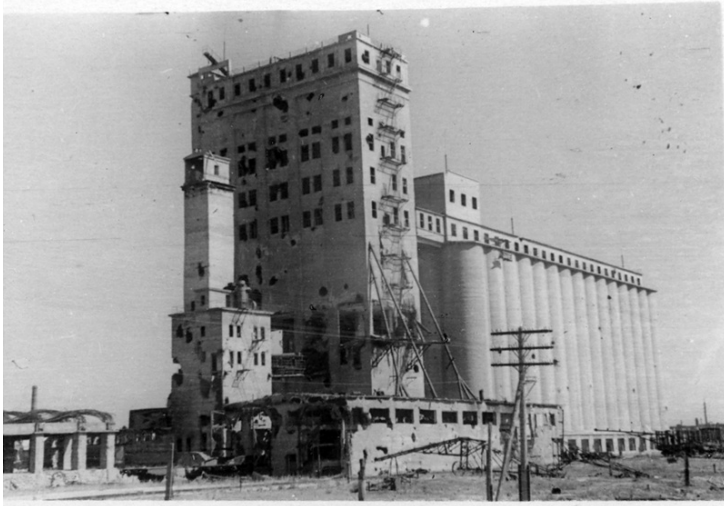

Grain Elevator in Stalingrad

Description

This grain elevator in Stalingrad has sustained some damage, but is still standing after German bombing. This snapshot was retrieved from German prisoners of war. This series includes photos 2009-2671 to 2009-2713 and 2009-2735, 2009-2736.

Date(s)

ca.
1942

Accession Number 2009-2701

3 x 2 inches Black & White

Related Collection [Locke, Edwin A., Jr. Papers](#)

Keywords Buildings World War, 1939-1945 War damage

HST Keywords Russia - Stalingrad