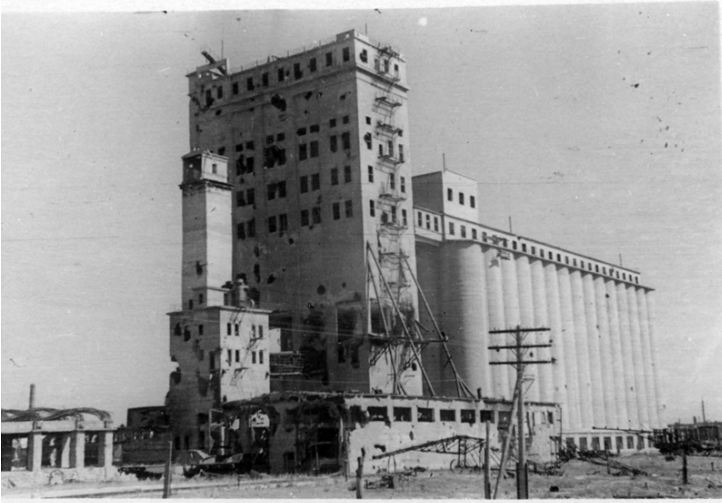

# Grain Elevator in Stalingrad

## Description

This grain elevator in Stalingrad has sustained some damage, but is still standing after German bombing. This snapshot was retrieved from German prisoners of war. This series includes photos 2009-2671 to 2009-2713 and 2009-2735, 2009-2736.

Date(s)

ca.

1942

Accession Number

2009-2701

3 x 2 inches    Black & White

Related Collection [Locke, Edwin A., Jr. Papers](#)

Keywords Buildings    World War, 1939-1945    War damage