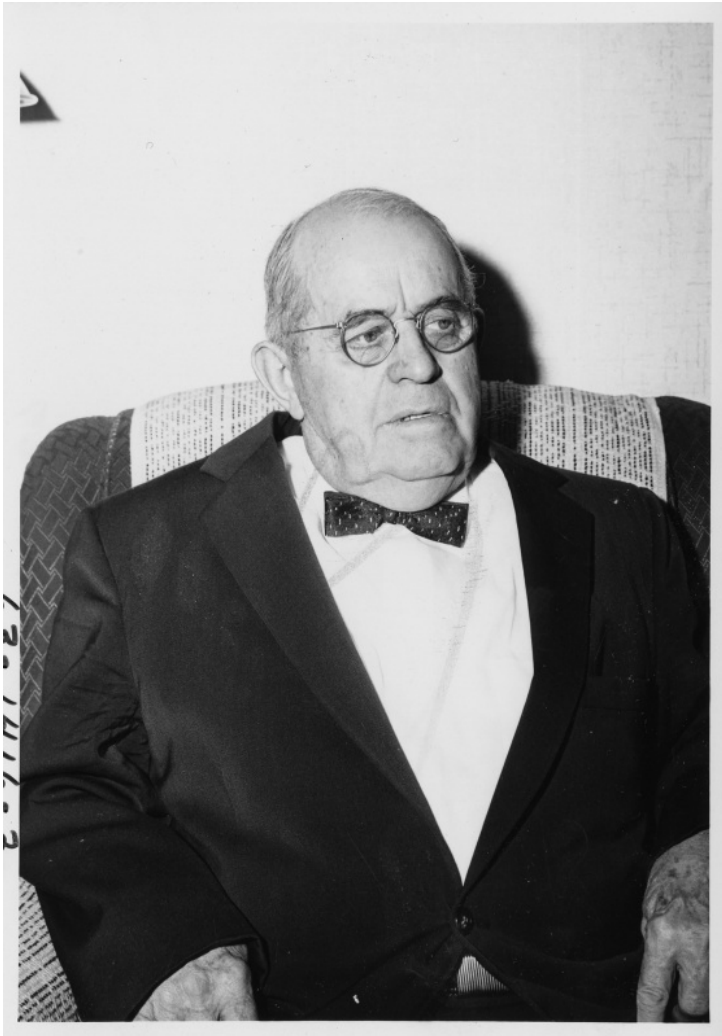

Portrait of Henry Chiles

Description

Portrait of Henry Chiles, a childhood friend of former President Harry S. Truman.

Date(s)

December 1962

Accession Number 63-1416-02

Black & White

Keywords Friends and associates Portraits

People Pictured Chiles, Henry P., 1882-1964

Rights Public Domain - This item is in the public domain and can be used freely without further permission.

Note: If you use this image, rights assessment and attribution are your responsibility.