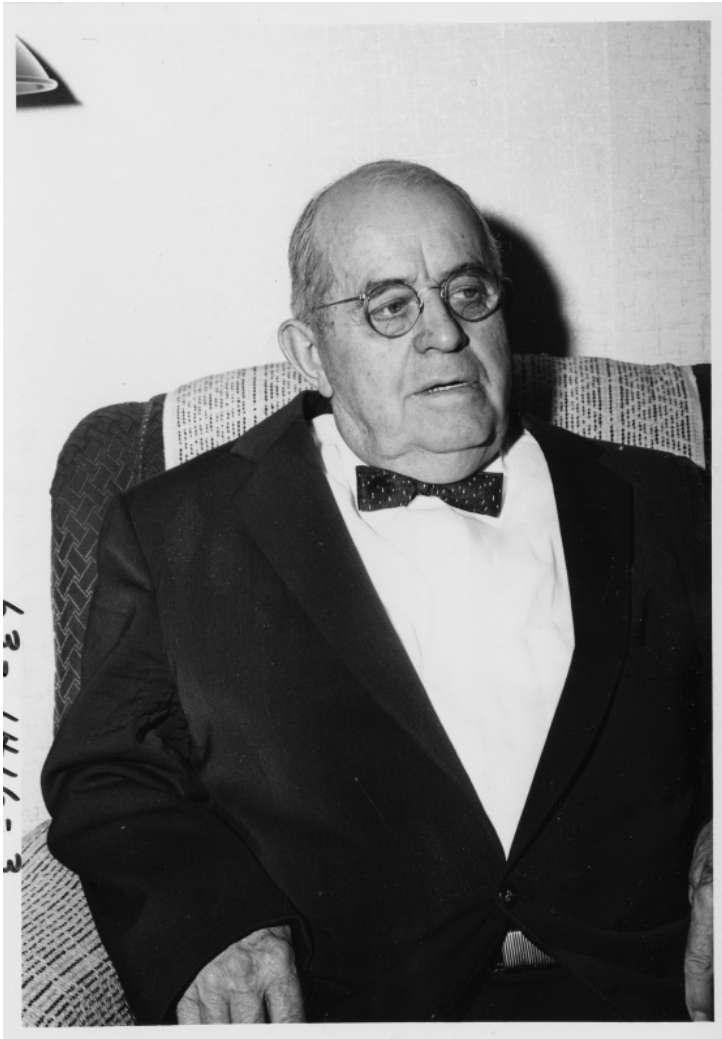

Portrait of Henry Chiles

Description

Portrait of Henry Chiles, a childhood friend of former President Harry S. Truman.

Date(s)

December 1962

Accession Number 63-1416-03

5x7 inches (13x18 cm) Black & White

Keywords Friends and associates Portraits

People Pictured Chiles, Henry P., 1882-1964

Rights Public Domain - This item is in the public domain and can be used freely without further permission.

Note: If you use this image, rights assessment and attribution are your responsibility.