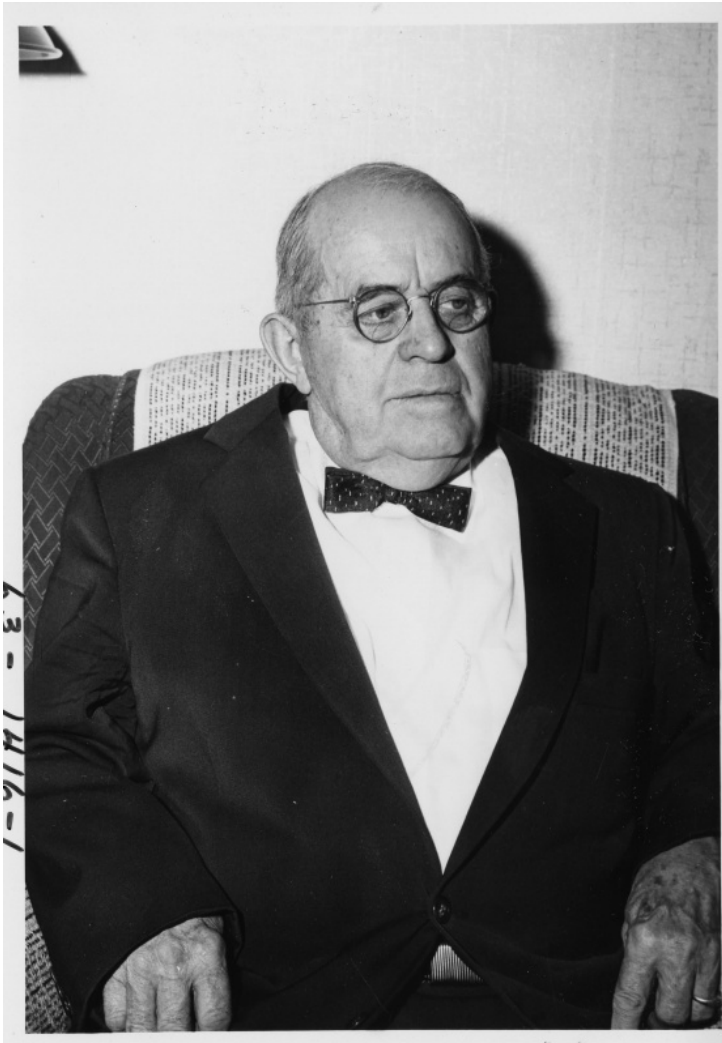

# Portrait of Henry Chiles

## Description

Portrait of Henry Chiles, a childhood friend of former President Harry S. Truman.

## Date(s)

December 1962

**Accession Number** 63-1416-01

5x7 inches (13x18 cm)    Black & White

**Keywords** Friends and associates    Portraits

**People Pictured** Chiles, Henry P., 1882-1964

**Rights** Public Domain - This item is in the public domain and can be used freely without further permission.