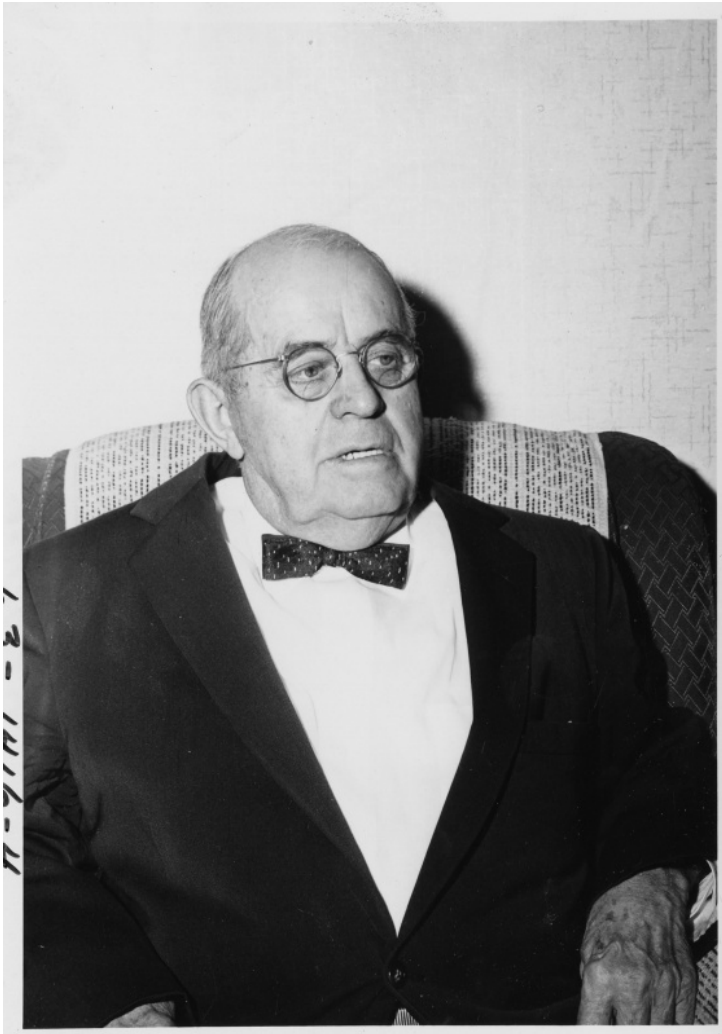

# Portrait of Henry Chiles

## Description

Portrait of Henry Chiles, a childhood friend of former President Harry S. Truman.

## Date(s)

December 1962

**Accession Number** 63-1416-04

5x7 inches (13x18 cm) Black & White

**Keywords** Friends and associates Portraits

**People Pictured** Chiles, Henry P., 1882-1964

**Rights** Public Domain - This item is in the public domain and can be used freely without further permission.