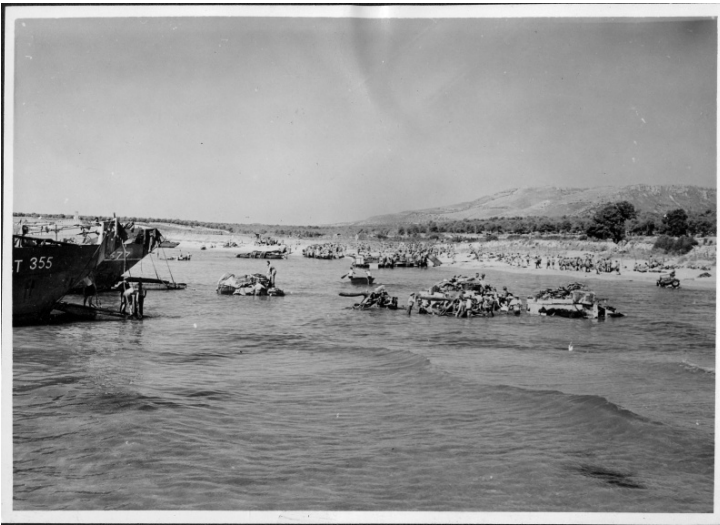

# Unloading Vehicles on Beach at Sicily

## Description

Landing craft are unloading vehicles on the first day at the beach during the Allied invasion of Sicily in World War II. Many vehicles got stuck and had to be towed ashore.

## Date(s)

July 1943

**Accession Number** 63-1398-34

4.125x3 inches    Black & White

**Related Collection** [Foskett, James H. Papers](#)

**Keywords** Beaches    Ships    Vehicles, Military    World War, 1939-1945