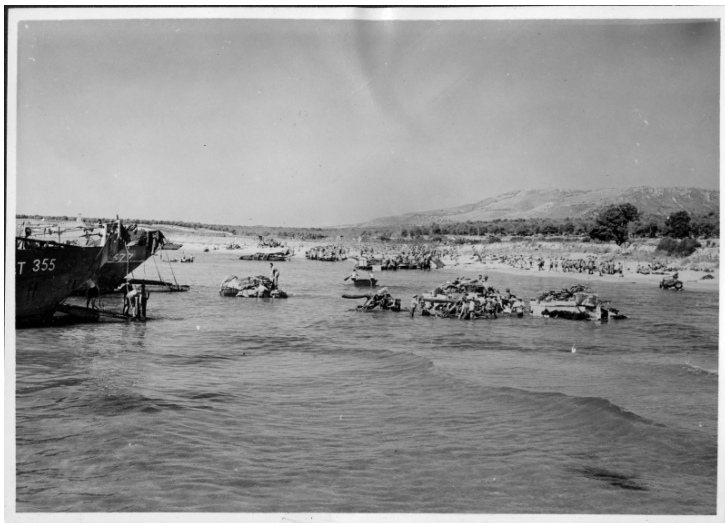

Unloading Vehicles on Beach at Sicily

Description

Landing craft are unloading vehicles on the first day at the beach during the Allied invasion of Sicily in World War II. Many vehicles got stuck and had to be towed ashore.

Date(s)

July 1943

Accession Number

63-1398-34

4.125x3 inches Black & White

Related Collection [Foskett, James H. Papers](#)

Keywords Beaches Ships Vehicles, Military World War, 1939-1945

Rights The Library is unaware of any copyright claims to this item; use at your own risk.