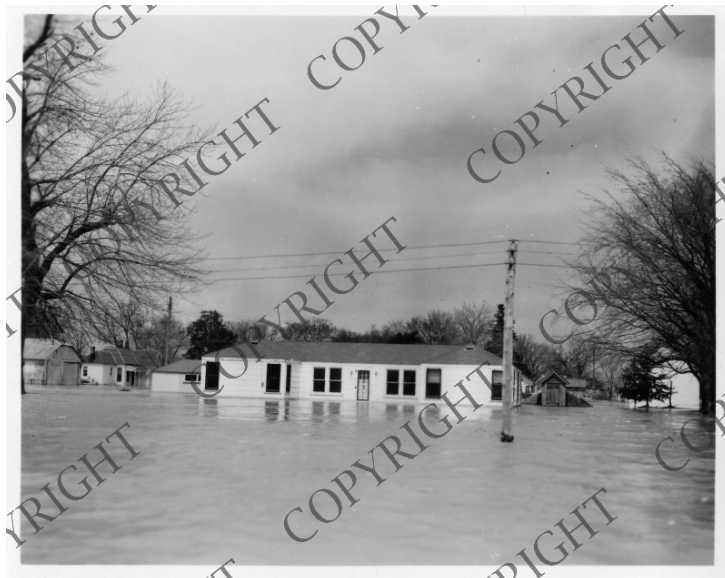

Flooded Home Near Sioux City, Iowa

Description

The flooded home of Harold Holsclaw near Sioux City, Iowa.

Date(s)

May 1952

Accession Number 2015-1831

4x5 inches (10x13 cm) Black & White

Related Collection [Records of Temporary Committees, Commissions and Boards: Records of the Missouri Basin Survey Commission \(Record Group 220\)](#)

Keywords Dwellings Farms Floods Flood damage

Rights Copyrighted - This item is copyrighted and cannot be published, reproduced, or otherwise used without the explicit permission of the copyright holder.