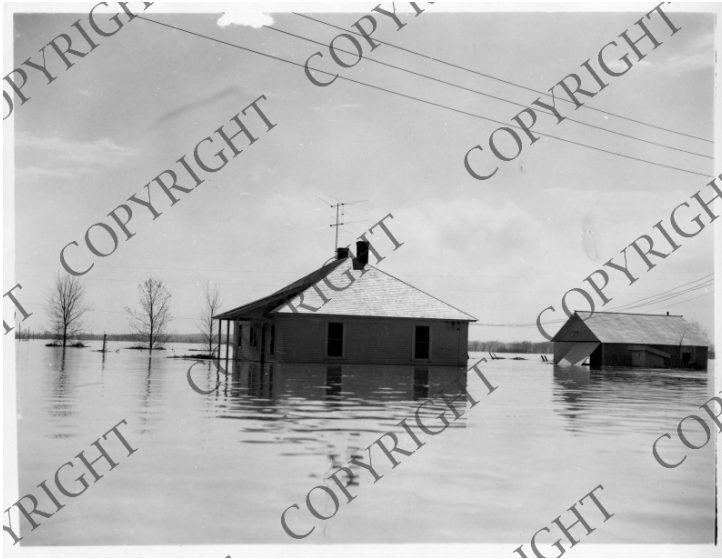

Tom Managhan Home

**Description**

Flooded home and farm of Tom Managhan near Sioux City, Iowa.

Date(s)

May 1952

Accession Number 2015-1833

4x5 inches (10x13 cm) Black & White

Related Collection [Records of Temporary Committees, Commissions and Boards: Records of the Missouri Basin Survey Commission \(Record Group 220\)](#)

Keywords Dwellings Farms Floods Flood damage

Rights Copyrighted - This item is copyrighted and cannot be published, reproduced, or otherwise used without the explicit permission of the copyright holder.