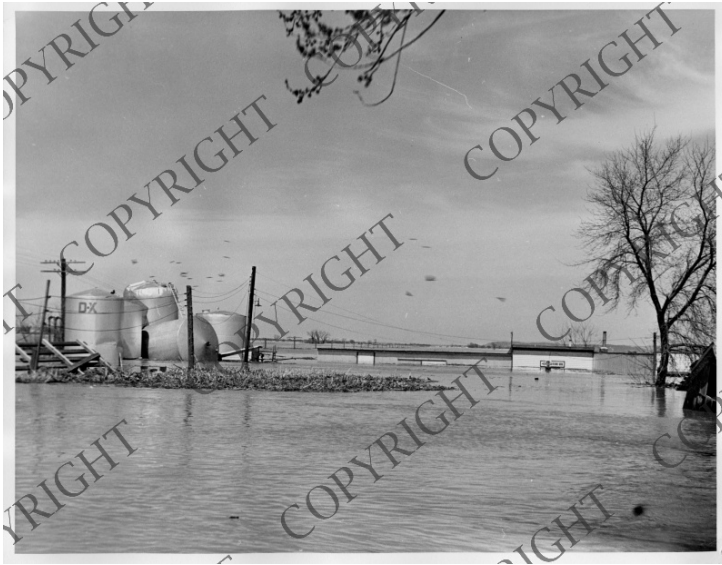

Flood Damage at a Farm

Description

Flood damage to tanks on the farm of Claude Sheldon in Sioux City, Iowa.

Date(s)

May 1952

Accession Number
2015-1828

8x10 inches (21x26 cm) Black & White

Related Collection [Records of Temporary Committees, Commissions and Boards: Records of the Missouri Basin Survey Commission \(Record Group 220\)](#)

Keywords Farms Floods Rivers Flood damage

Rights Copyrighted - This item is copyrighted and cannot be published, reproduced, or otherwise used without the explicit permission of the copyright holder.

Note: If you use this image, rights assessment and attribution are your responsibility.