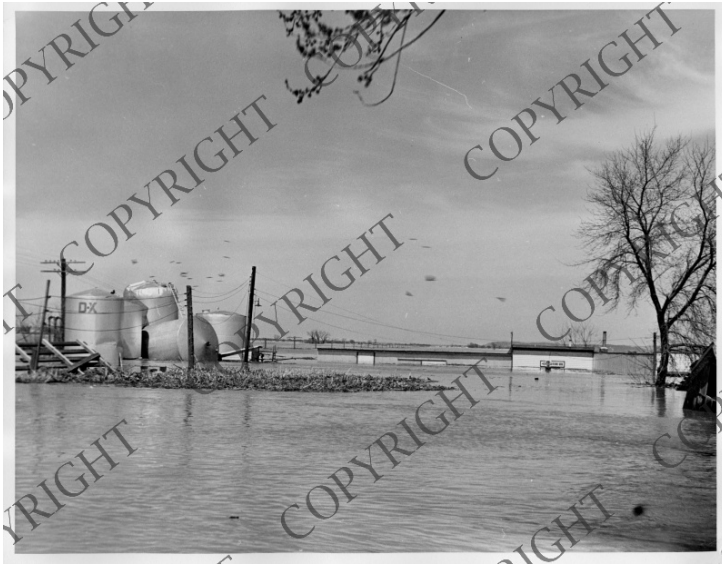

Flood Damage at a Farm

Description

Flood damage to tanks on the farm of Claude Sheldon in Sioux City, Iowa.

Date(s)

May 1952

Accession Number 2015-1828

8x10 inches (21x26 cm) Black & White

Related Collection [Records of Temporary Committees, Commissions and Boards: Records of the Missouri Basin Survey Commission \(Record Group 220\)](#)

Keywords Farms Floods Rivers Flood damage

Rights Copyrighted - This item is copyrighted and cannot be published, reproduced, or otherwise used without the explicit permission of the copyright holder.

Note: If you use this image, rights assessment and attribution are your responsibility.