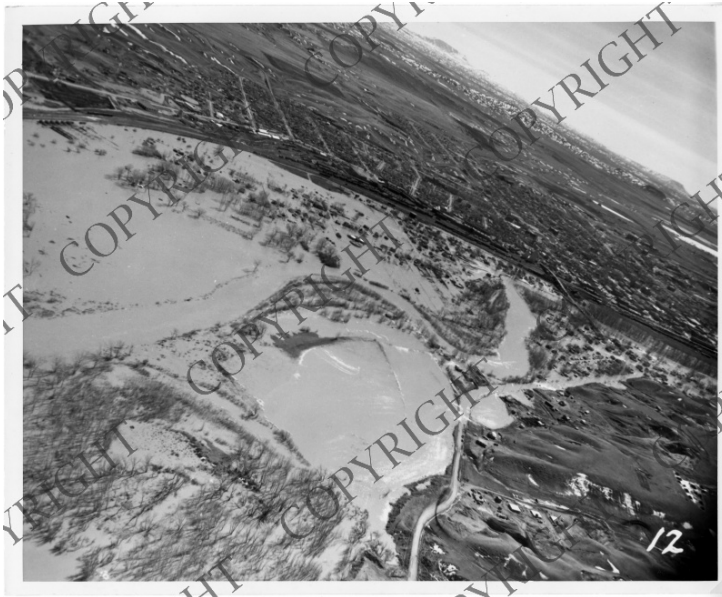

Milk River Flood

Description

Flooded town in Montana caused by the Milk River Flood.

Date(s)

April 1952

Accession Number 2015-1801

8x10 inches (21x26 cm) Black & White

Related Collection [Records of Temporary Committees, Commissions and Boards: Records of the Missouri Basin Survey Commission \(Record Group 220\)](#)

Keywords Aerial photographs Floods Rivers Flood damage

Rights Copyrighted - This item is copyrighted and cannot be published, reproduced, or otherwise used without the explicit permission of the copyright holder.