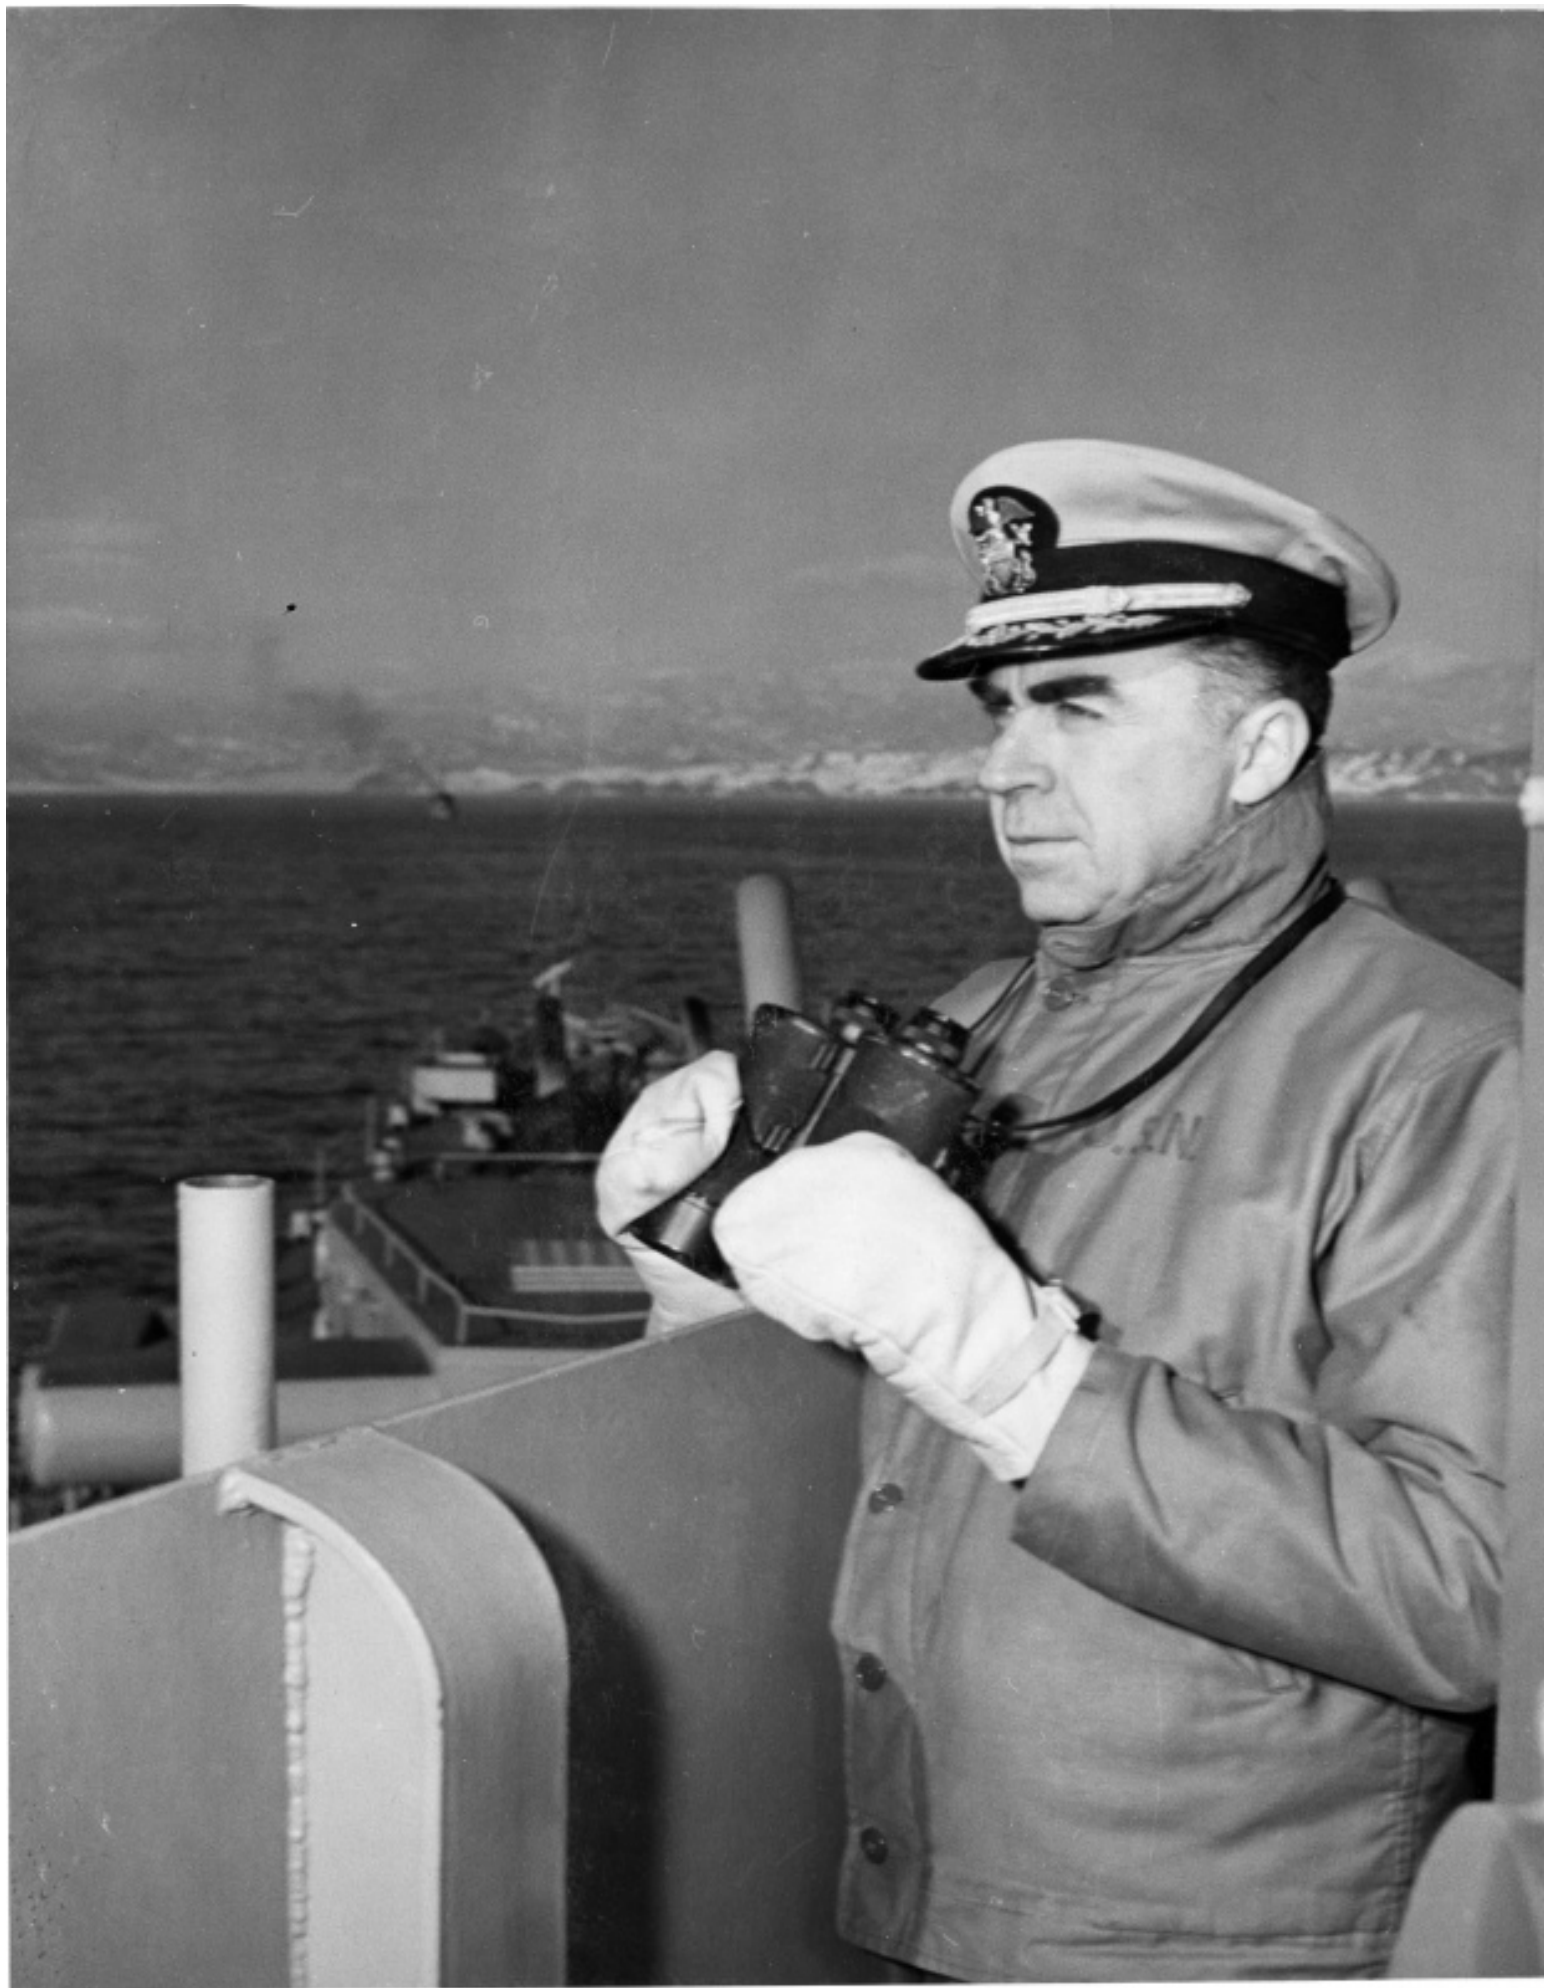

# **Photograph of Rear Admiral Lewis Parks**

Accession Number

2015-372

**Description**

Photograph of Rear Admiral Lewis Parks in his cold weather gear at work on the USS Manchester.

Date(s)

ca.

March 1951

8x10 inches (21x26 cm)

Black & White

Related Collection

[Parks, Lewis S. Papers](#)

Keywords

Naval officers

People Pictured

Parks, Lewis S. (Lewis Smith), 1902-1982