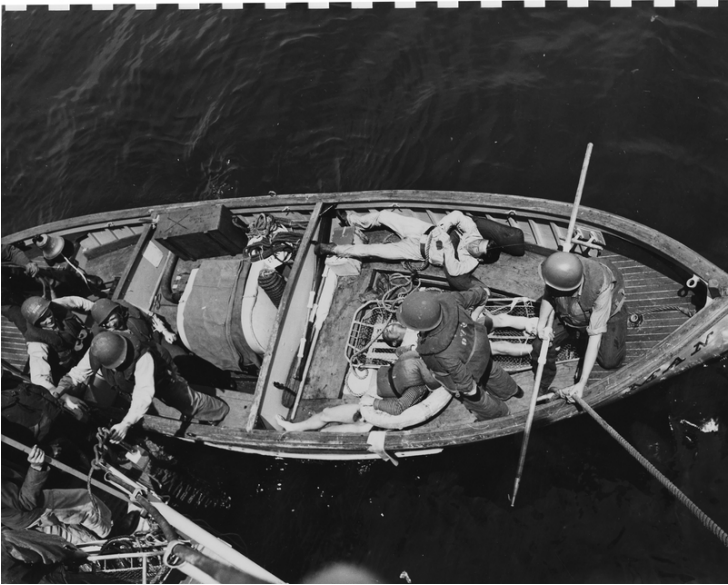

North Korean Dead Are Brought Alongside the USS Manchester

Description

A group of unidentified naval corpsmen maneuver a "whale boat" containing several dead North Koreans alongside the USS Manchester. The North Koreans unsuccessfully attempted to mine the USS Manchester in Wonson Harbor off the coast of Korea. The photograph was in an album entitled "The story of the North Korean small boat flotilla who attempted to mine us in on [sic] a dark foggy night R. Adm. Lewis S. Parks. USS Manchester."

Date(s)

May 1951

Accession Number 2015-281

8x10 inches (21x26 cm) Black & White

Related Collection [Parks, Lewis S. Papers](#)

Keywords Korean War, 1950-1953 Sailors

Rights Public Domain - This item is in the public domain and can be used freely without further permission.