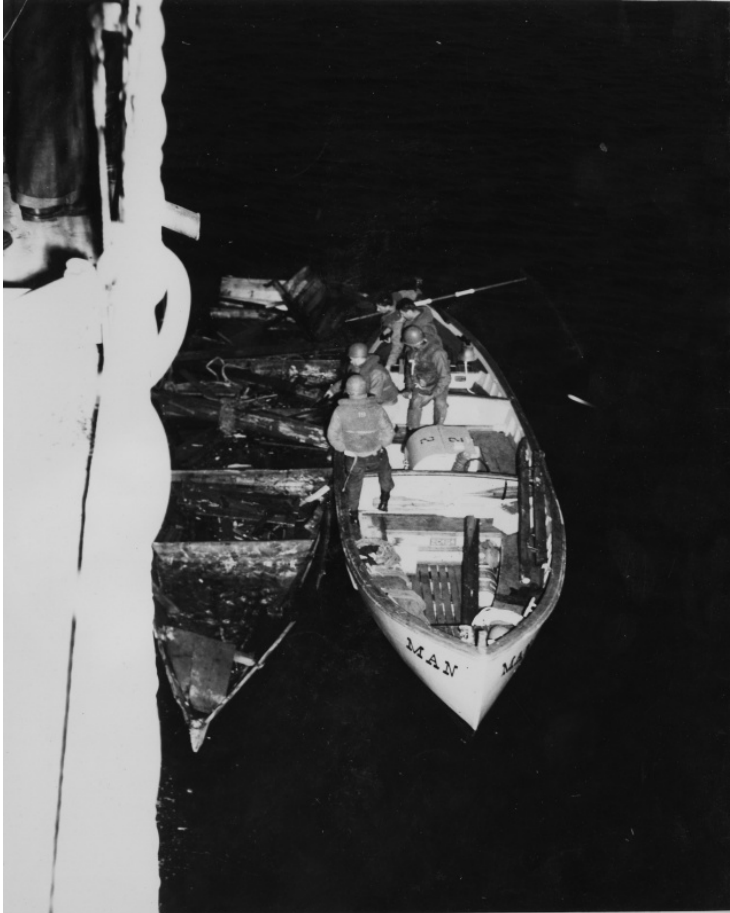

# A USS Manchester Whale Boat Maneuvers a Damaged Boat

## Description

A damaged boat from the small boat flotilla that attempted to mine the USS Manchester, is maneuvered along side the Manchester by naval seamen in a United States "whale boat." The sailors are unidentified. The photograph was in an album entitled "The story of the North Korean small boat flotilla who attempted to mine us in on [sic] a dark foggy night R. Adm. Lewis S. Parks. USS Manchester."

Date(s)

May 1951

Accession Number  
2015-267

8x10 inches (21x26 cm)    Black & White

Related Collection [Parks, Lewis S. Papers](#)

Keywords   Korean War, 1950-1953    Sailors    Boats and boating

Rights   Public Domain - This item is in the public domain and can be used freely without further permission.