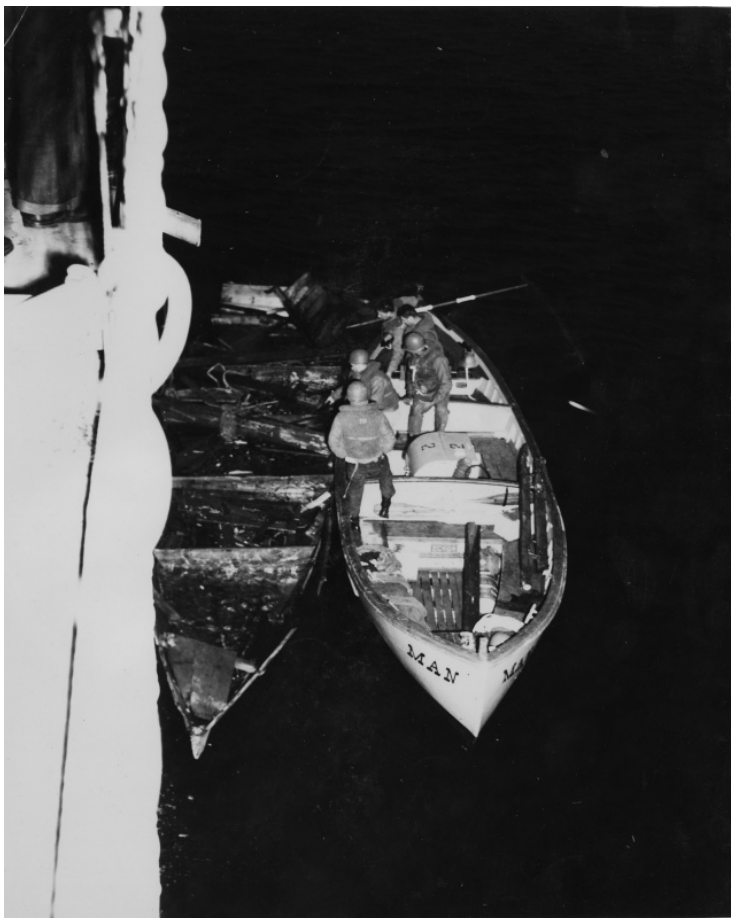

A USS Manchester Whale Boat Maneuvers a Damaged Boat

Description

A damaged boat from the small boat flotilla that attempted to mine the USS Manchester, is maneuvered along side the Manchester by naval seamen in a United States "whale boat." The sailors are unidentified. The photograph was in an album entitled "The story of the North Korean small boat flotilla who attempted to mine us in on [sic] a dark foggy night R. Adm. Lewis S. Parks. USS Manchester."

Date(s)

May 1951

Accession Number 2015-267

8x10 inches (21x26 cm) Black & White

Related Collection [Parks, Lewis S. Papers](#)

Keywords Korean War, 1950-1953 Sailors Boats and boating

Rights Public Domain - This item is in the public domain and can be used freely without further permission.