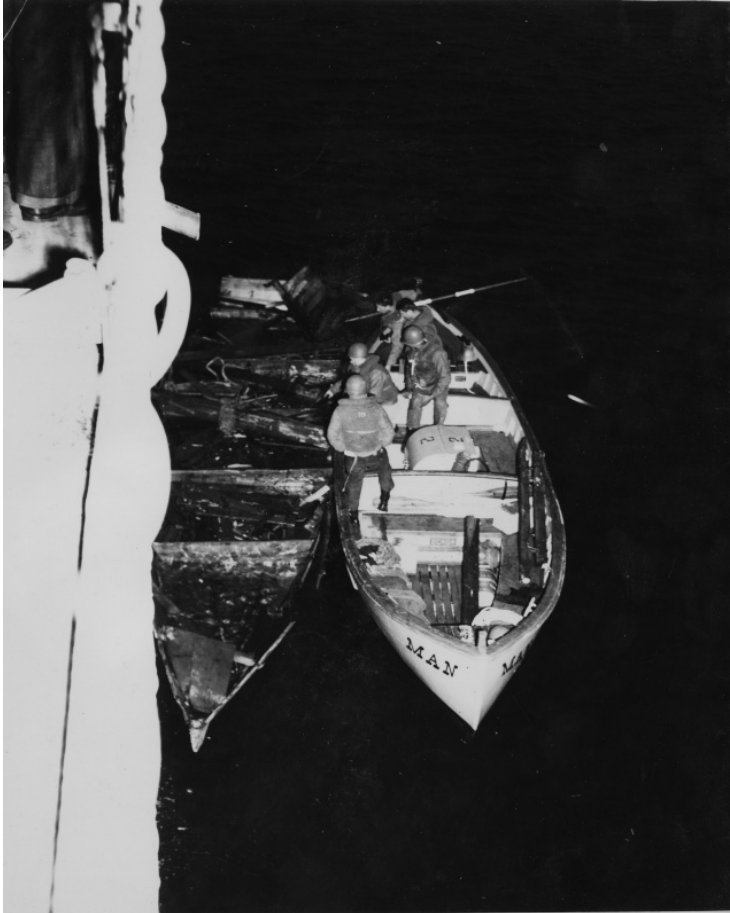

A USS Manchester Whale Boat Maneuvers a Damaged Boat

Description

A damaged boat from the small boat flotilla that attempted to mine the USS Manchester, is maneuvered along side the Manchester by naval seamen in a United States "whale boat." The sailors are unidentified. The photograph was in an album entitled "The story of the North Korean small boat flotilla who attempted to mine us in on [sic] a dark foggy night R. Adm. Lewis S. Parks. USS Manchester."

Date(s)

May 1951

Accession Number 2015-267

8x10 inches (21x26 cm) Black & White

Related Collection [Parks, Lewis S. Papers](#)

Keywords Korean War, 1950-1953 Sailors Boats and boating

Rights Public Domain - This item is in the public domain and can be used freely without further permission.