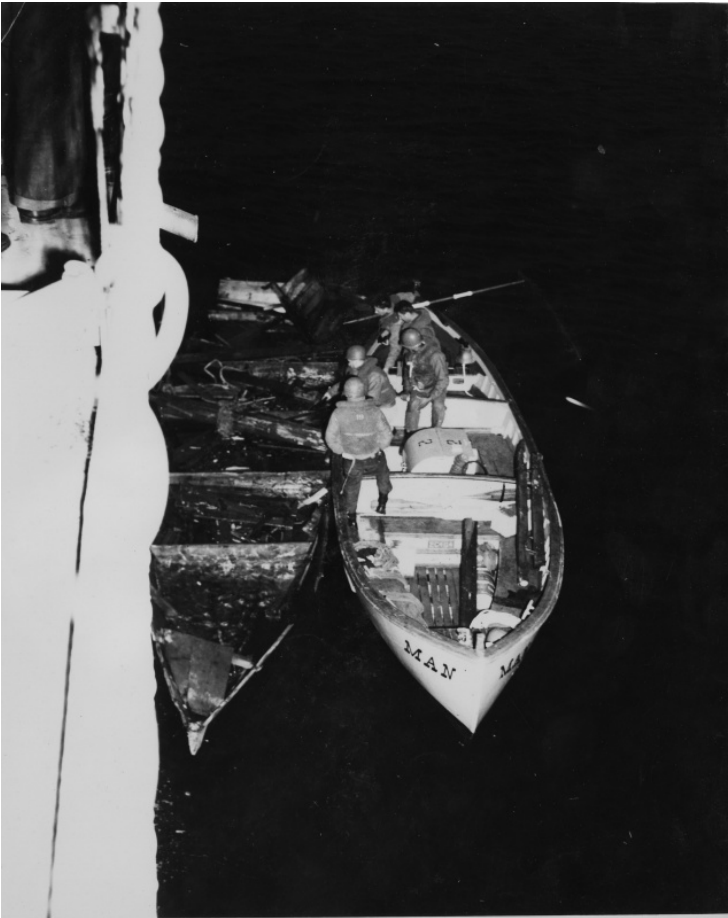

A USS Manchester Whale Boat Maneuvers a Damaged Boat

Description

A damaged boat from the small boat flotilla that attempted to mine the USS Manchester, is maneuvered along side the Manchester by naval seamen in a United States "whale boat." The sailors are unidentified. The photograph was in an album entitled "The story of the North Korean small boat flotilla who attempted to mine us in on [sic] a dark foggy night R. Adm. Lewis S. Parks. USS Manchester."

Date(s)

May 1951

Accession Number 2015-267

8x10 inches (21x26 cm) Black & White

Related Collection [Parks, Lewis S. Papers](#)

Keywords Korean War, 1950-1953 Sailors Boats and boating

Rights Public Domain - This item is in the public domain and can be used freely without further permission.