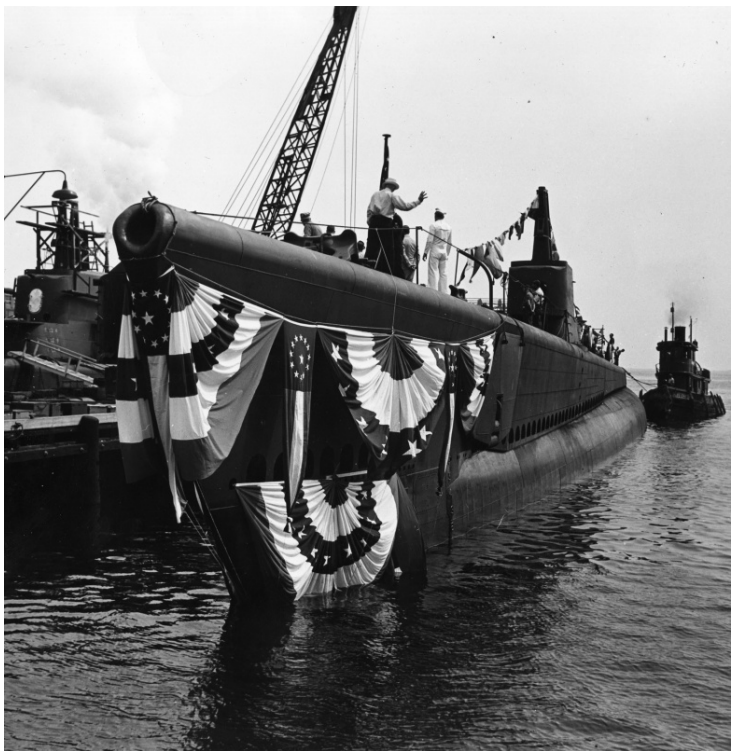

# A United States Submarine in Port Draped in Bunting

Accession Number 2015-194

7.63 x 7.63 inches Black & White

Related Collection [Parks, Lewis S. Papers](#)

Keywords Boats and boating Sailors Submarines (Ships)

## Description

The United States submarine Bluegill (SS-242), with a small tugboat in the rear, is at port draped in bunting. The sailors on the deck of the ship are unidentified. Photograph is from an album entitled "Submarine Pictures for Sub Base New London, CT."

## Date(s)

ca.  
1946