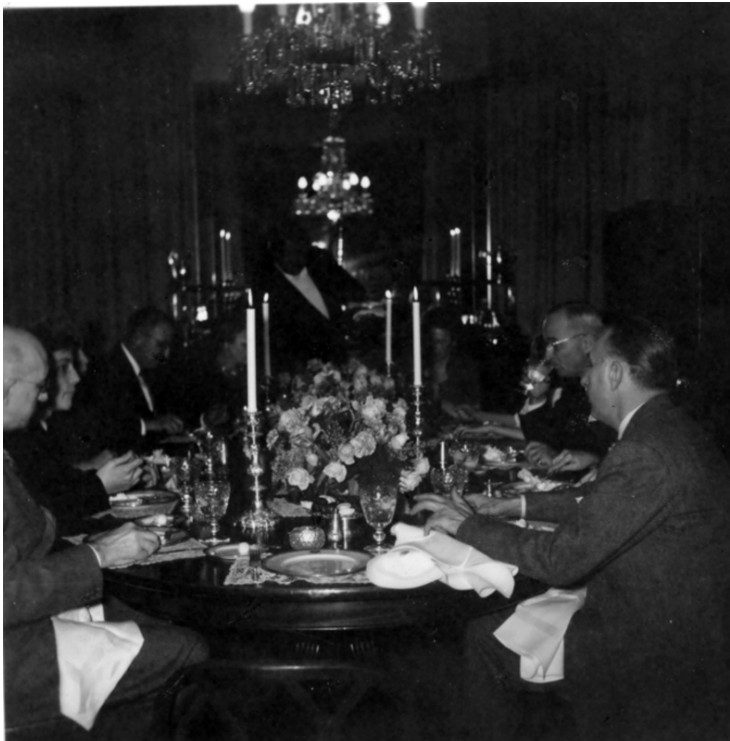

# President Truman and Family at Dinner at Blair House

## Description

Small snapshot of a family dinner at Blair House, probably around the time of the 1949 inauguration. Left to right around table: Frank Wallace, David Wallace, George Wallace, Natalie Wallace (partially obscured), May Wallace (partially obscured), President Harry S. Truman (drinking from glass), and Fred Wallace. A butler can be seen at the end of the table. From: Truman house.