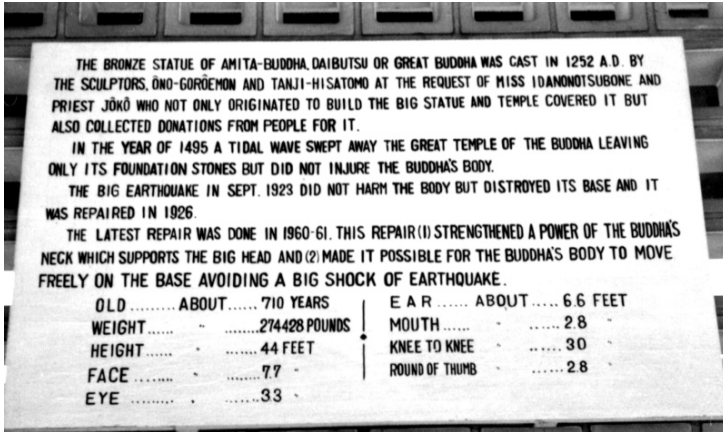

Sign at Kotoku-in Temple at Kamakura, Japan

Description

A sign at Kotoku-in Temple at Kamakura, Japan, describing a statue of a Great Buddha.

Date(s)

January 1963

Accession Number 2014-2512

3.25x1.9 inches Black & White