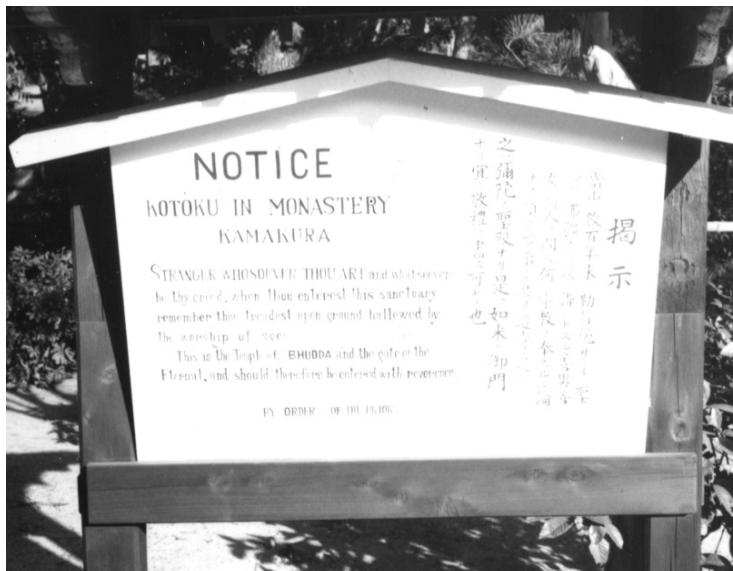

Sign at Kotoku-in Temple at Kamakura, Japan

Description

A sign at Kotoku-in Temple at Kamakura, Japan.

Date(s)

January 1963

Accession Number 2014-2511

3.45x2.75 inches Black & White

Related Collection [Gardiner, Arthur Z. Papers](#)

Keywords Signs and signboards Temples, Buddhist

Rights The Library is unaware of any copyright claims to this item; use at your own risk.

Note: If you use this image, rights assessment and attribution are your responsibility.