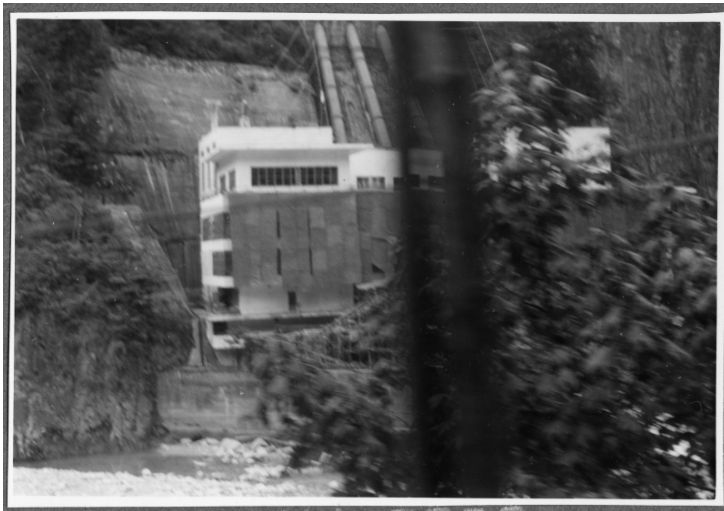

Kurobe Gorge Power Generation

Description

Power plant building at Kurobe Gorge, Japan.

Date(s)

September 1962

Accession Number

2014-2373

4x2.5 inches Black & White