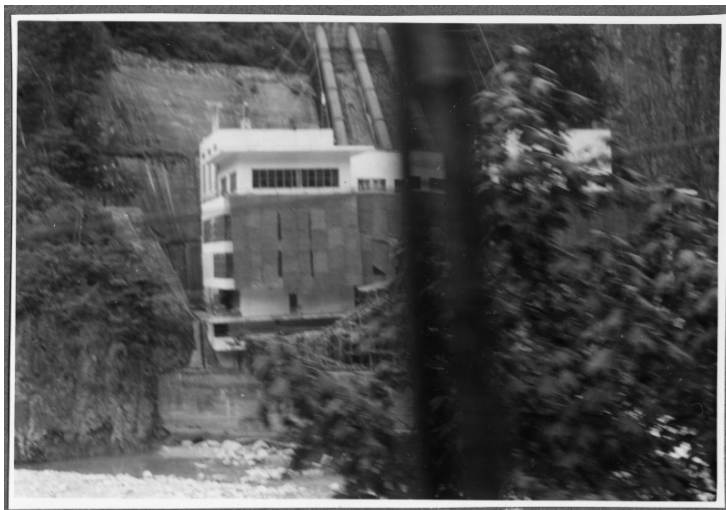

# Kurobe Gorge Power Generation

## Description

Power plant building at Kurobe Gorge, Japan.

Date(s)

September 1962

Accession Number

2014-2373

4x2.5 inches    Black & White

Related Collection [Gardiner, Arthur Z. Papers](#)