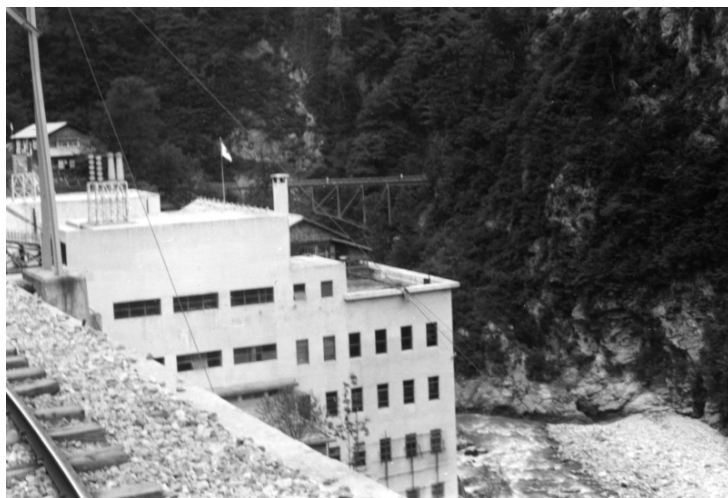

Kurobe Gorge Power Generation

Description

Power plant building from railway above at Kurobe Gorge, Japan.

Date(s)

September 1962

Accession Number 2014-2374

4x2.5 inches Black & White

Related Collection [Gardiner, Arthur Z. Papers](#)