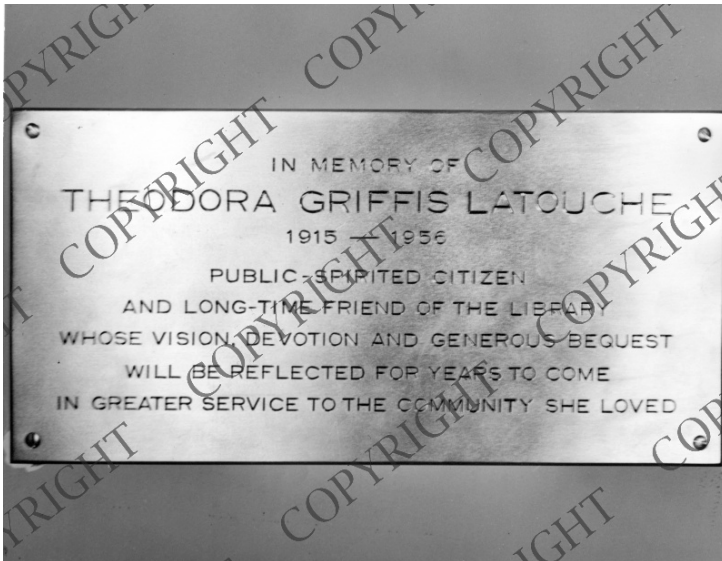

# Plaque for the Dedication of a Library Wing in Honor of Theodora Griffis Latouche

## Description

Plaque for the dedication of a library wing in honor of Theodora Griffis Latouche, daughter of Ambassador Stanton Griffis. This is at the New Canaan, Connecticut Library. The plaque reads, "In memory of Theodora Griffis Latouche 1915-1956 Public-spirited citizen and long-time friend of the library whose vision, devotion and generous bequest will be reflected for years to come in greater service to the community she loved."

Date(s)

Accession Number  
2009-2261

8x10 inches (21x26 cm)    Black & White

Related Collection [Griffis, Stanton Papers](#)

Keywords    Ambassadors    Libraries    Signs and signboards

Rights    Copyrighted - This item is copyrighted and cannot be published, reproduced, or otherwise used without the explicit permission of the copyright holder.