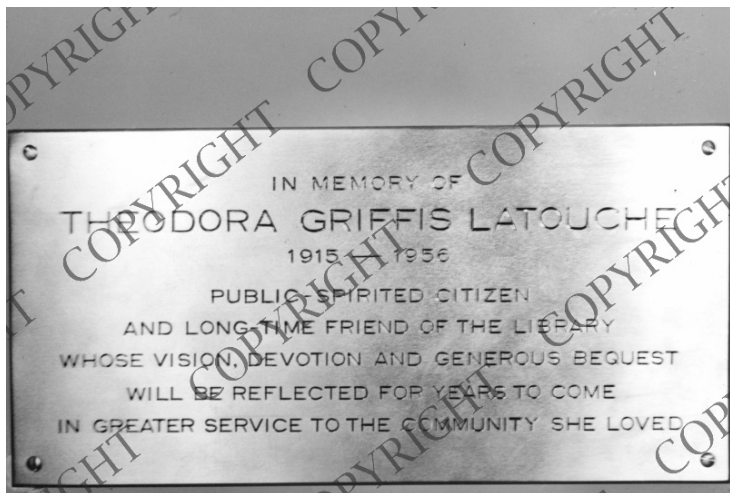

# Photo of a plaque for the Dedication a Library Wing in Honor of Theodora Griffis Latouche

## Description

Plaque for the dedication of a library wing in honor of Theodora Griffis Latouche, daughter of Ambassador Stanton Griffis. The plaque reads, "In memory of Theodora Griffis Latouche 1915-1956, Public-spirited citizen and long-time friend of the library whose vision, devotion and generous bequest will be reflected for years to come in greater service to the community she loved." The Library is the New Canaan, Connecticut Library.

Date(s)

Accession Number  
2009-2262

8x10 inches (21x26 cm)    Black & White

Related Collection [Griffis, Stanton Papers](#)

Keywords    Ambassadors    Libraries    Signs and signboards

Rights    Copyrighted - This item is copyrighted and cannot be published, reproduced, or otherwise used without the explicit permission of the copyright holder.