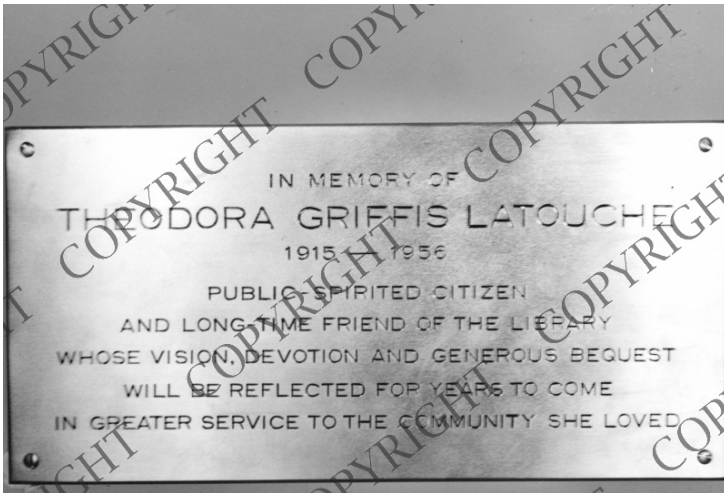

Photo of a plaque for the Dedication a Library Wing in Honor of Theodora Griffis Latouche

Description

Plaque for the dedication of a library wing in honor of Theodora Griffis Latouche, daughter of Ambassador Stanton Griffis. The plaque reads, "In memory of Theodora Griffis Latouche 1915-1956, Public-spirited citizen and long-time friend of the library whose vision, devotion and generous bequest will be reflected for years to come in greater service to the community she loved." The Library is the New Canaan, Connecticut Library.

Date(s)

Accession Number
2009-2262

8x10 inches (21x26 cm) Black & White

Related Collection [Griffis, Stanton Papers](#)

Keywords Ambassadors Libraries Signs and signboards

Rights Copyrighted - This item is copyrighted and cannot be published, reproduced, or otherwise used without the explicit permission of the copyright holder.