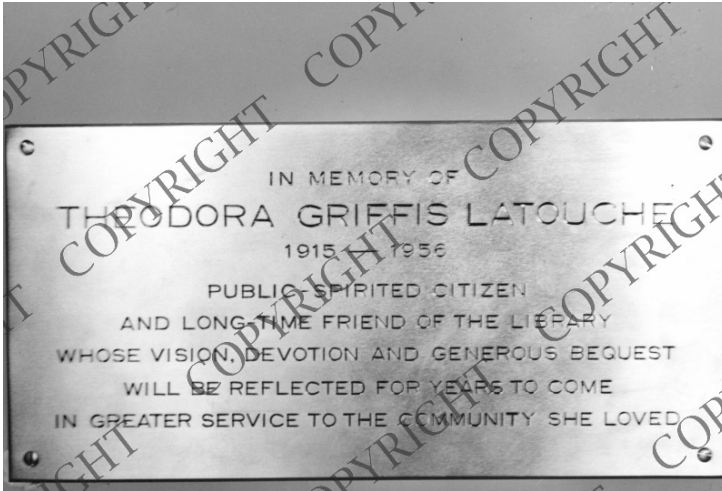

Photo of a plaque for the Dedication a Library Wing in Honor of Theodora Griffis Latouche

Description

Plaque for the dedication of a library wing in honor of Theodora Griffis Latouche, daughter of Ambassador Stanton Griffis. The plaque reads, "In memory of Theodora Griffis Latouche 1915-1956, Public-spirited citizen and long-time friend of the library whose vision, devotion and generous bequest will be reflected for years to come in greater service to the community she loved." The Library is the New Canaan, Connecticut Library.

Date(s)

Accession Number
2009-2262

8x10 inches (21x26 cm) Black & White

Related Collection [Griffis, Stanton Papers](#)

Keywords Ambassadors Libraries Signs and signboards

Rights Copyrighted - This item is copyrighted and cannot be published, reproduced, or otherwise used without the explicit permission of the copyright holder.