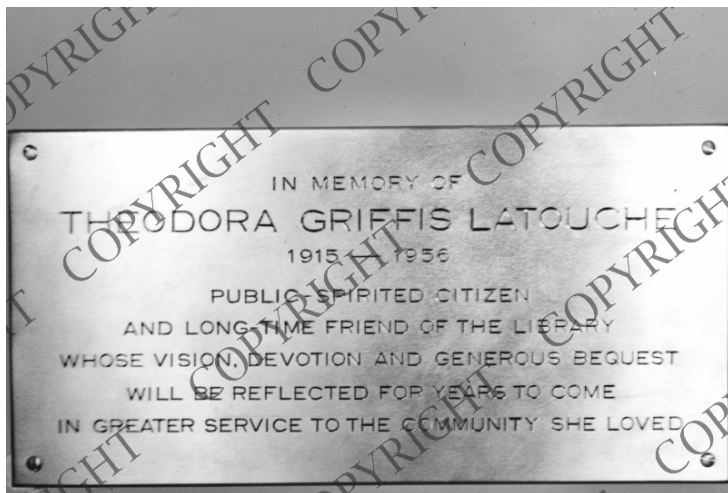

Photo of a plaque for the Dedication a Library Wing in Honor of Theodora Griffis Latouche

Description

Plaque for the dedication of a library wing in honor of Theodora Griffis Latouche, daughter of Ambassador Stanton Griffis. The plaque reads, "In memory of Theodora Griffis Latouche 1915-1956, Public-spirited citizen and long-time friend of the library whose vision, devotion and generous bequest will be reflected for years to come in greater service to the community she loved." The Library is the New Canaan, Connecticut Library.

Date(s)

Accession Number 2009-2262

8x10 inches (21x26 cm) Black & White

Related Collection [Griffis, Stanton Papers](#)

Keywords Ambassadors Libraries Signs and signboards

Rights Copyrighted - This item is copyrighted and cannot be published, reproduced, or otherwise used without the explicit permission of the copyright holder.